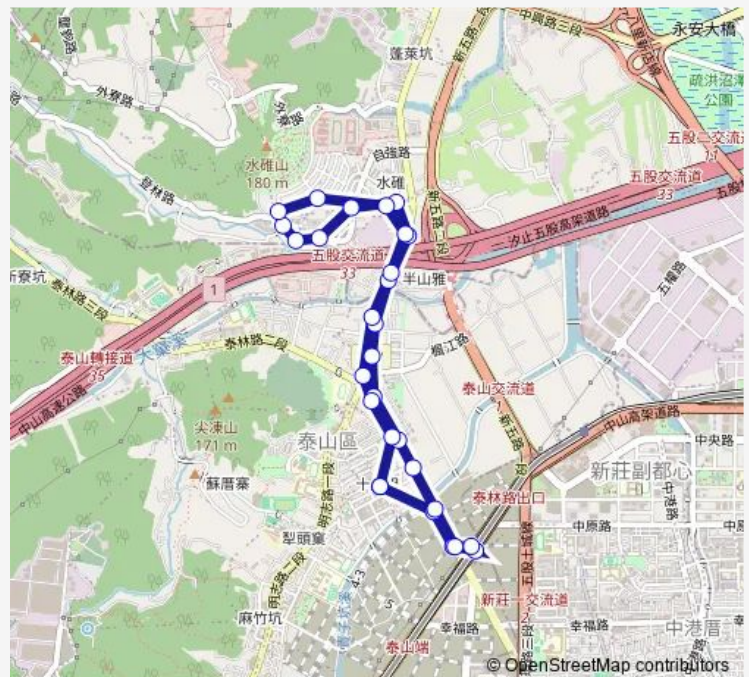

Thursday 06:40-18:20

Friday 06:40-18:20

Saturday 06:40-18:20

Sunday 06:40-18:20

Route info

Direction: 泰山公有市場

Stops: 29

Trip Duration: 16 hour 20 min