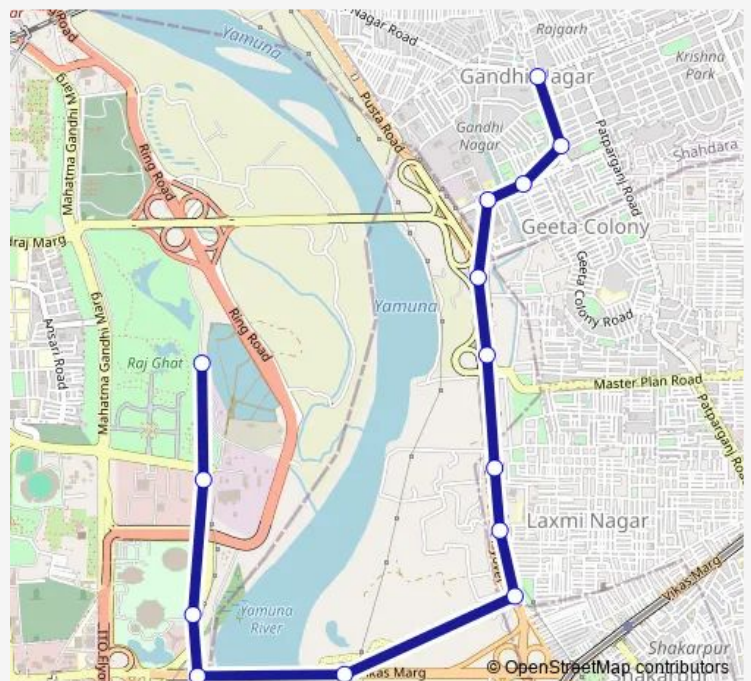

Delhi Secretariat

Delhi Sectt

Delhi Sachivalaya (Rajghat Power House)

Rajghat Depot

Route schedule

Jheel Terminal — Rajghat Depot

Monday 08:05-16:20

Tuesday 08:05-16:20

Wednesday 08:05-16:20

Thursday 08:05-16:20

Friday 08:05-16:20

Saturday 08:05-16:20

Sunday 08:05-16:20

Route info

Direction: Jheel Terminal

Stops: 14

Trip Duration: 0 hour 27 min

310stldown

BusMaps

310stdown Bus time schedules and route maps are available in an offline PDF at busmaps.com. Use the busmaps.com website to see live bus times, train schedule or subway schedule, and step-by-step directions for all public transit in Delhi