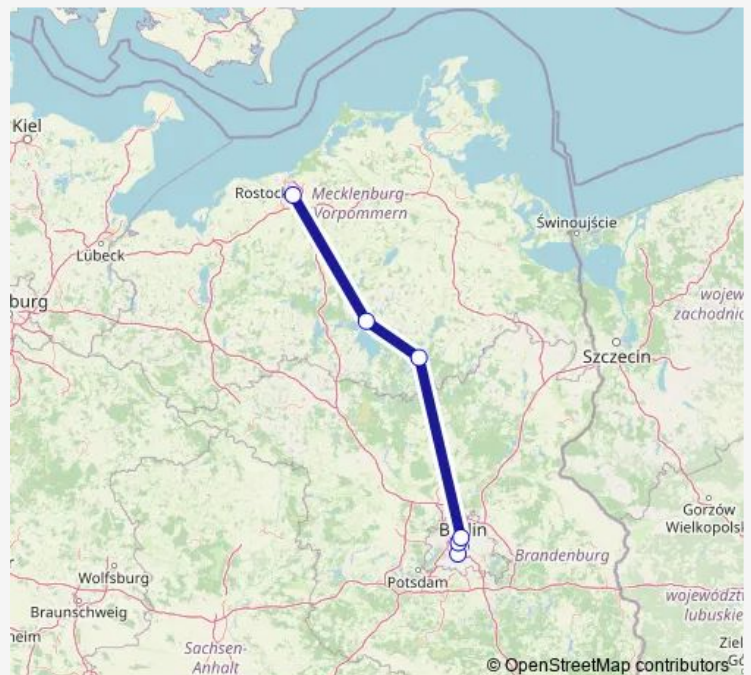

## Rail IC 2356

[Go to website](#)**Direction**

Berlin Südkreuz — Rostock Hbf

6 stops

[Open route schedule](#)

Berlin Südkreuz

Berlin Hbf (tief)

Berlin Gesundbrunnen

Neustrelitz Hbf

Waren(Müritz)

Rostock Hbf

## Route schedule

Berlin Südkreuz — Rostock Hbf

Monday 18:02

Tuesday 18:02

Wednesday 18:02

Thursday 18:02

Friday —

Saturday —

## Route info

Direction: Berlin Südkreuz

Stops: 6

Trip Duration: 2 hour 21 min

■ IC 2356

IC 2356 Rail time schedules and route maps are available in an offline PDF at [busmaps.com](https://busmaps.com). Use the [busmaps.com](https://busmaps.com) website to see live bus times, train schedule or subway schedule, and step-by-step directions for all public transit in Berlin