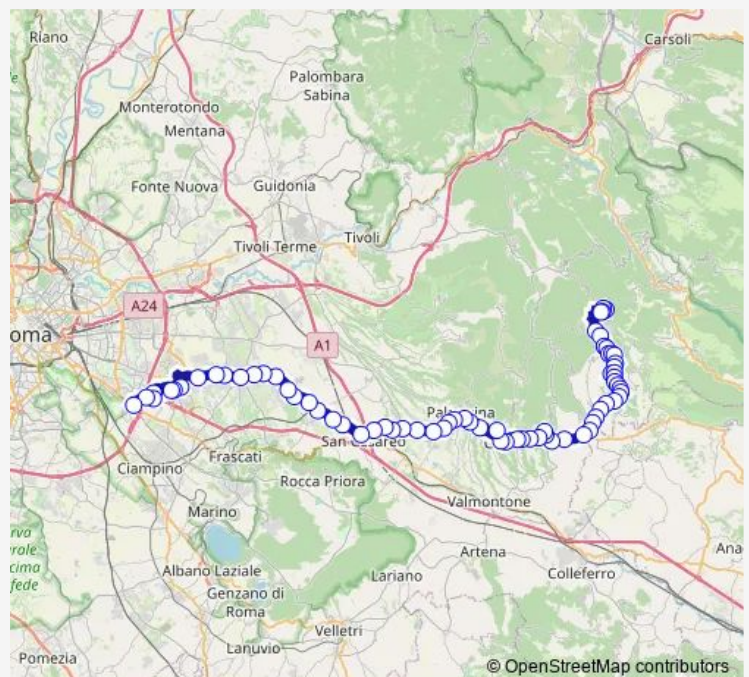

Saturday —

Sunday —

Route info

Direction: Rocca S. Stefano | Via Casale # f12013

Stops: 72

Trip Duration: 1 hour 36 min

Olevano | Via Maremmana Contrada Scime # f14347

Olevano | Via Maremmana Contrada Villa Marina # f14348