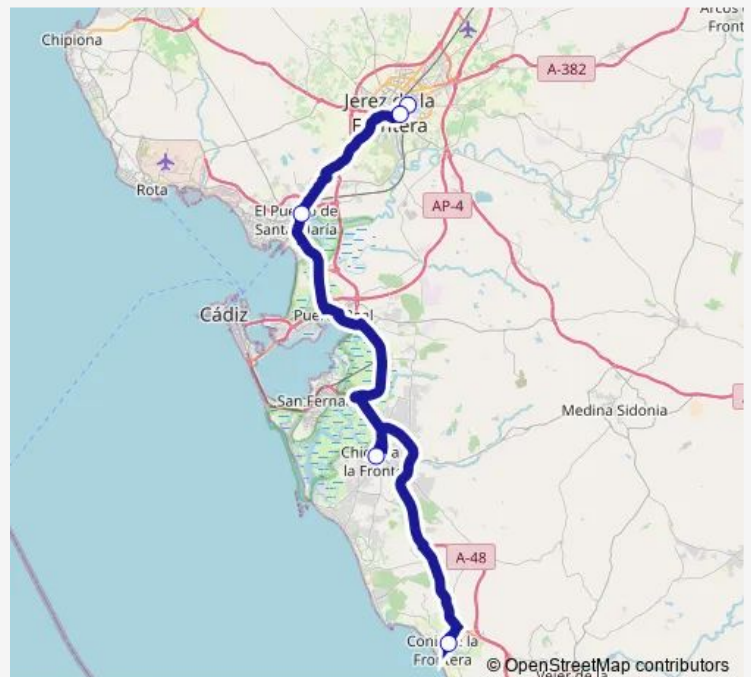

Río Iro

Apeadero De Autobuses Conil

Route schedule

Campus De Jerez — Apeadero De Autobuses Conil

Monday 14:10

Tuesday 14:10

Wednesday 14:10

Thursday 14:10

Friday 14:10

Saturday —

Sunday —

Route info

Direction: Campus De Jerez

Stops: 5

Trip Duration: 1 hour 20 min

■ M-251 — Conil-Jerez (Atlanterra-Sevilla)

Direction

undefined — undefined

0 stops

[Open route schedule](#)**Route schedule**

undefined — undefined

Monday	07:30
Tuesday	07:30
Wednesday	07:30
Thursday	07:30
Friday	07:30
Saturday	—
Sunday	—

Route info

Direction:

Stops: 0

Trip Duration: — min

M-251 Bus time schedules and route maps are available in an offline PDF at busmaps.com. Use the busmaps.com website to see live bus times, train schedule or subway schedule, and step-by-step directions for all public transit in Jerez de la Frontera