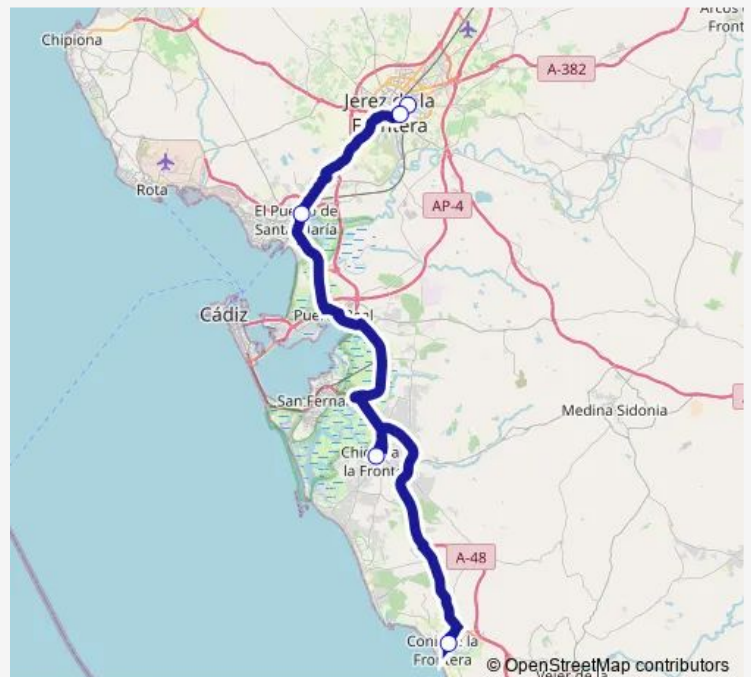

Thursday 14:10

Friday 14:10

Saturday —

Sunday —

Route info

Direction: Campus De Jerez

Stops: 5

Trip Duration: 1 hour 20 min

M-251 — Conil-Jerez (Atlanterra-Sevilla)

Direction

undefined — undefined

0 stops

[Open route schedule](#)**Route schedule**

undefined — undefined

Monday	07:30
Tuesday	07:30
Wednesday	07:30
Thursday	07:30
Friday	07:30
Saturday	—
Sunday	—