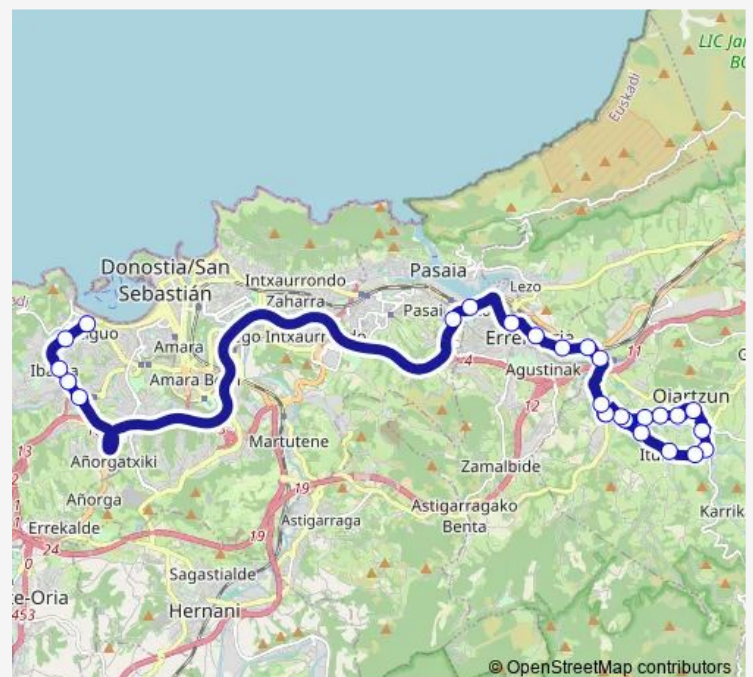

Bus E04 Oiartzun>Errenteria>Donostia (AP-8)

[Go to website](#)

Direction

Zumalakarregi Hiribidea 4 — Ibarre

25 stops

[Open route schedule](#)

Zumalakarregi Hiribidea 4

Tolosa Hiribidea - Zubimusu Parkea

Tolosa Hiribidea - Magisteritza

Tolosa Hiribidea 70- Unibertsitatea

Tolosa Hiribidea 112

Tolosa Hiribidea 138

Kaputxinoak

Nafarroa Hirib. 75

Gamon Zumardia

Nafarroa Hiribidea

Lartzabal

Arragua

Talaia

Mamut Merk.gunea

Aristegi

Ugaldetxo

Rafael Pikabea 37

Rotonda Karaez Kalea 20

Rafael Pikabea 25

Iparralde Etorbidea-eliza

Arraskularre

Route schedule

Zumalakarregi Hiribidea 4 — Ibarre

Monday 07:40-20:40

Tuesday 07:40-20:40

Wednesday 07:40-20:40

Thursday 07:40-20:40

Friday 07:40-20:40

Saturday —

Sunday —

Route info

Direction: Zumalakarregi Hiribidea 4

Stops: 25

Trip Duration: 0 hour 26 min

E04 — Oiartzun>Errenteria>Donostia (AP-8)