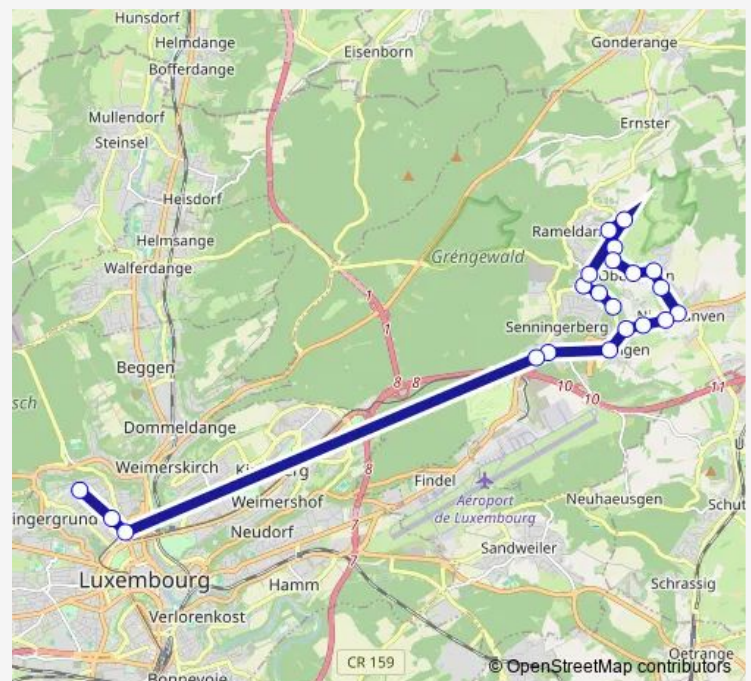

### Route schedule

Hostert (Niederanven), Betzberg — LUX Limpertsberg, L.T. Centre 1

Monday 07:04

Tuesday 07:04

Wednesday 07:04

Thursday 07:04

Friday 07:04

Saturday —

### Route info

Direction: Hostert (Niederanven), Betzberg

Stops: 21

Trip Duration: 0 hour 36 min

E04