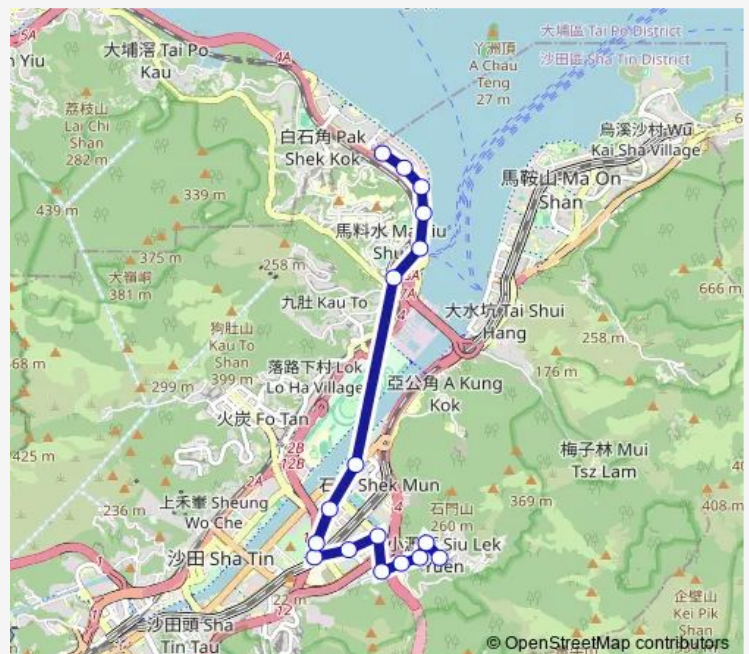

### Route schedule

[Ctb] Hong Kong Science Park Phase 3, Science Park West Avenue[[Kmb] Hong Kong Science Park Phase 3 — [Kmb+Ctb] Kwong Yuen BUS Terminus/<Br>Kwong Yuen Estate[[Kmb] Kwong Yuen BUS Terminus

### Route info

Direction: [Ctb] Hong Kong Science Park Phase 3, Science Park West Avenue[[Kmb] Hong Kong Science Park Phase 3

Stops: 16

Trip Duration: 0 hour 34 min

[Ctb] Ngau PEI SHA NEW Village, Ngau PEI SHA Street[[Kmb+Ctb] Ngau PEI SHA NEW Village/<Br>Ngau PEI SHA NEW Village, Ngau PEI SHA Street[[Kmb] Ngau PEI SHA NEW Village][Lwb] Ngau PEI SHA NEW Village