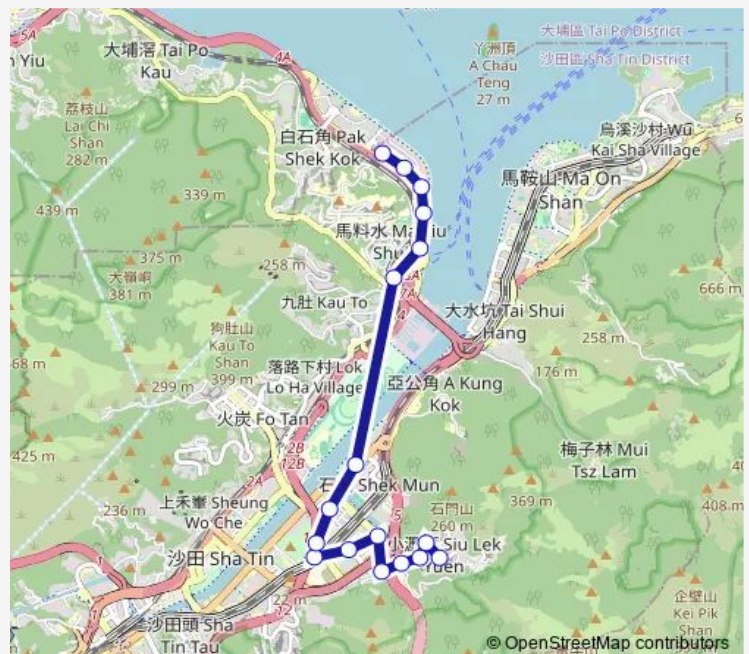

Route schedule

[Ctb] Hong Kong Science Park Phase 3, Science Park West Avenue[[Kmb] Hong Kong Science Park Phase 3 — [Kmb+Ctb] Kwong Yuen BUS Terminus/
Kwong Yuen Estate[[Kmb] Kwong Yuen BUS Terminus

| | |
|-----------|-------------|
| Monday | 18:05-18:25 |
| Tuesday | 18:05-18:25 |
| Wednesday | 18:05-18:25 |
| Thursday | 18:05-18:25 |
| Friday | 18:05-18:25 |
| Saturday | — |
| Sunday | — |

Route info

Direction: [Ctb] Hong Kong Science Park Phase 3, Science Park West Avenue[[Kmb] Hong Kong Science Park Phase 3

Stops: 16

Trip Duration: 0 hour 35 min

[Ctb] City ONE Station, Chap WAI KON Street[[Kmb+Ctb] City ONE Station/
City ONE Station, Chap WAI KON Street[[Kmb] City ONE Station][Lwb] City ONE Station