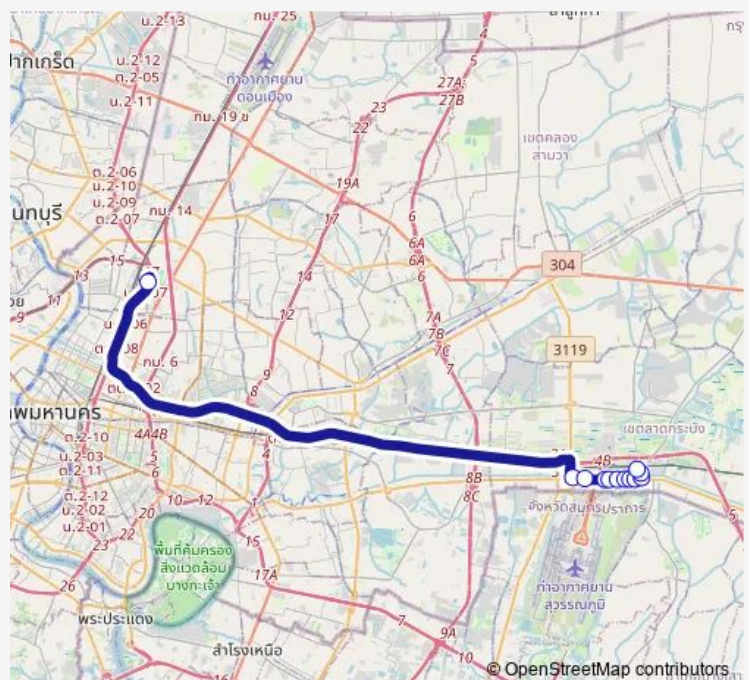

สจล.(คณะเทคโนโลยีการเกษตร);Kmitl (Faculty of Argicultural Technology)

จุดขึ้นลง;visual stop

## Route schedule

จุดขึ้นลง;visual stop — จุดขึ้นลง;visual stop

Monday	00:00
Tuesday	00:00
Wednesday	00:00
Thursday	00:00
Friday	00:00
Saturday	00:00
Sunday	00:00

## Route info

Direction: จุดขึ้นลง;visual stop

Stops: 12

Trip Duration: 0 hour 38 min

๓.144 Bus time schedules and route maps are available in an offline PDF at [busmaps.com](https://busmaps.com). Use the [busmaps.com](https://busmaps.com) website to see live bus times, train schedule or subway schedule, and step-by-step directions for all public transit in Lat Krabang