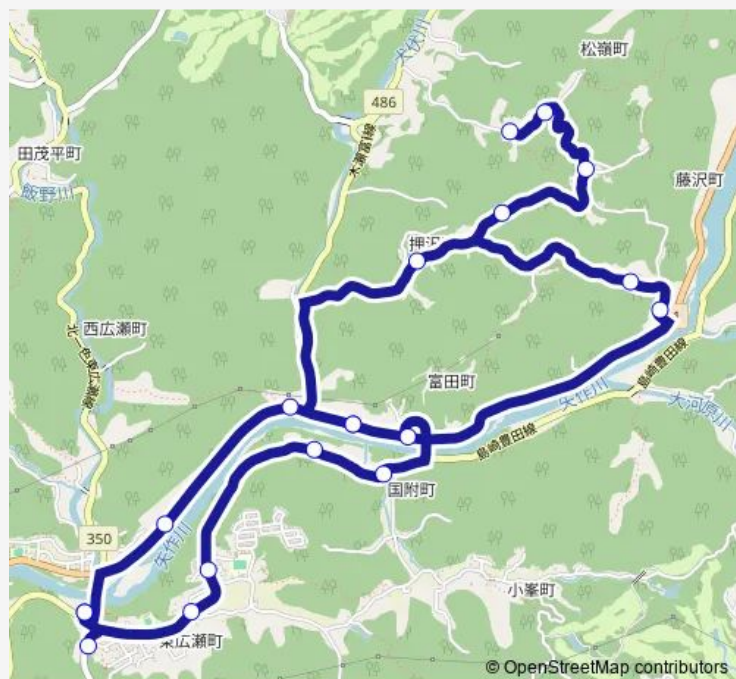

Route schedule

広瀬 — 広瀬

Monday	08:07-08:42
Tuesday	—
Wednesday	—
Thursday	—
Friday	08:07-08:42
Saturday	—
Sunday	—

Route info

Direction: 広瀬

Stops: 19

Trip Duration: 0 hour 33 min

石野地域バスささゆりコース

Direction

広瀬 — 広瀬

20 stops

[Open route schedule](#)

広瀬

石野の里

西広瀬町登り

犬伏川下

Route schedule

広瀬 — 広瀬

Monday	13:20-16:10
Tuesday	—
Wednesday	—
Thursday	—
Friday	13:20-16:10
Saturday	—
Sunday	—

Route info

Direction: 広瀬

Stops: 20

Trip Duration: 0 hour 32 min

Bus time schedules and route maps are available in an offline PDF at [busmaps.com](#). Use the [busmaps.com](#) website to see live bus times, train schedule or subway schedule, and step-by-step directions for all public transit in Toyota