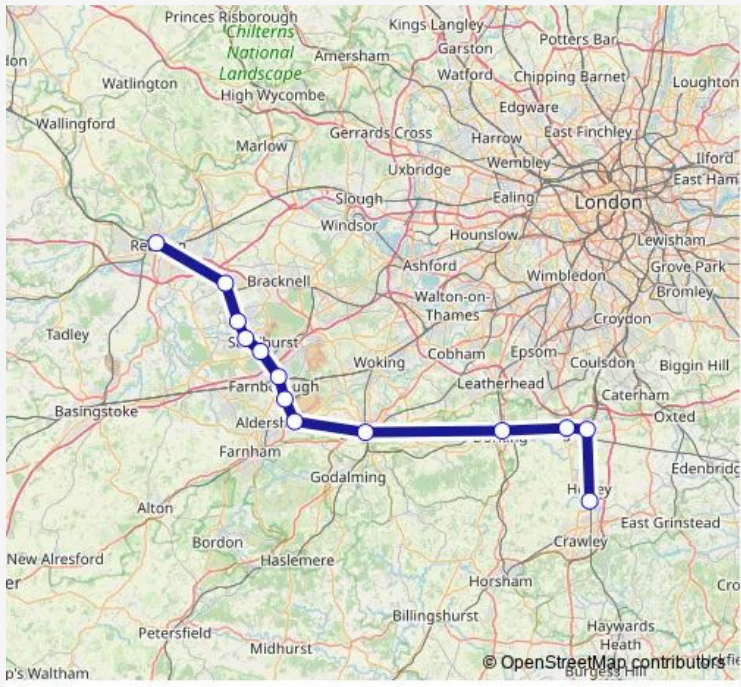

Rail Replacement Bus Service Gw:Rbu->Gtw GW replacement bus service from RBU to Gtw

[Go to website](#)

Direction
 Reading - buses — Gatwick Airport
 13 stops
[Open route schedule](#)

- Reading - buses
- Wokingham
- Crowthorne
- Sandhurst
- Blackwater
- Farnborough North
- North Camp
- Ash
- Guildford
- Dorking Deepdene
- Reigate
- Redhill
- Gatwick Airport

Route schedule
 Reading - buses — Gatwick Airport

Monday	—
Tuesday	—
Wednesday	—
Thursday	—
Friday	—
Saturday	—
Sunday	23:15

Route info
 Direction: Reading - buses
 Stops: 13
 Trip Duration: 3 hour 9 min

■ Gw:Rbu->Gtw — GW replacement bus service from RBU to Gtw **BusMaps**

Gw:Rbu->Gtw Rail Replacement Bus Service time schedules and route maps are available in an offline PDF at busmaps.com. Use the busmaps.com website to see live bus times, train schedule or subway schedule, and step-by-step directions for all public transit in Wokingham

The schedule is provided in the local timezone. Times with "(+1)" indicate departures on the next day.

PDF file created on 2025-01-31

2024 BusMaps.com - All Rights Reserved