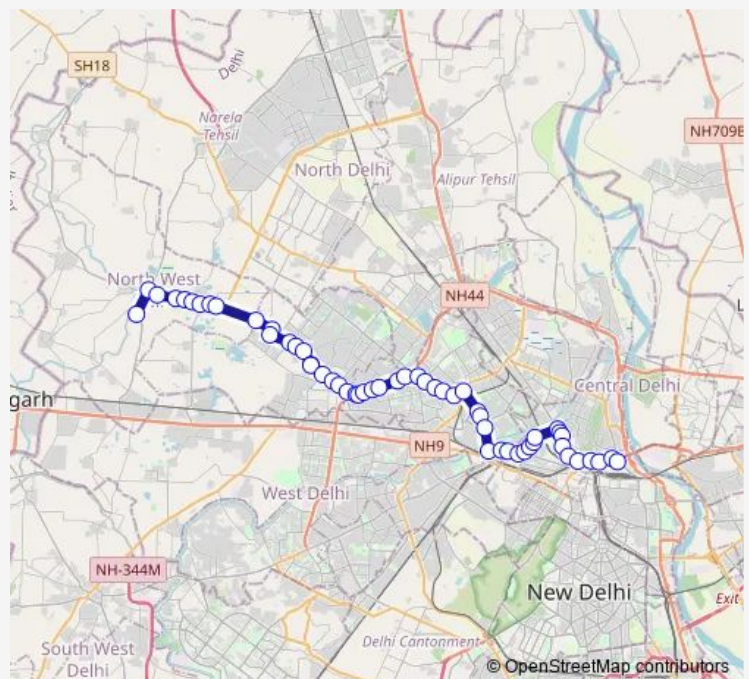

### Route schedule

Kanjhawala Depot (Narela Road) — Isbt Kashmere Gate Terminal

Monday 05:00-20:30

Tuesday 05:00-20:30

Wednesday 05:00-20:30

Thursday 05:00-20:30

Friday 05:00-20:30

Saturday 05:00-20:30

### Route info

Direction: Kanjhawala Depot (Narela Road)

Stops: 55

Trip Duration: 1 hour 52 min

182adown

BusMaps

Mangol Pur School (Kanjhawla Road)

Mangol Pur School (Outer Ring Road)