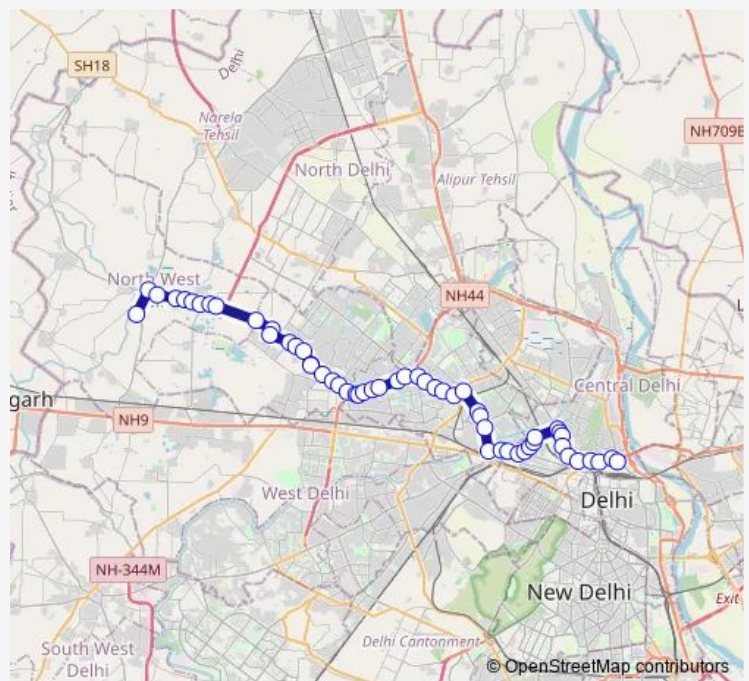

Mangol Pur Khurd

Avantika Xing

Mangolpur Kalan Village

Route schedule

Kanjhawala Depot (Narela Road) — Isbt Kashmere Gate Terminal

Monday 05:00-20:30

Tuesday 05:00-20:30

Wednesday 05:00-20:30

Thursday 05:00-20:30

Friday 05:00-20:30

Saturday 05:00-20:30

Sunday 05:00-20:30

Route info

Direction: Kanjhawala Depot (Narela Road)

Stops: 55

Trip Duration: 1 hour 52 min