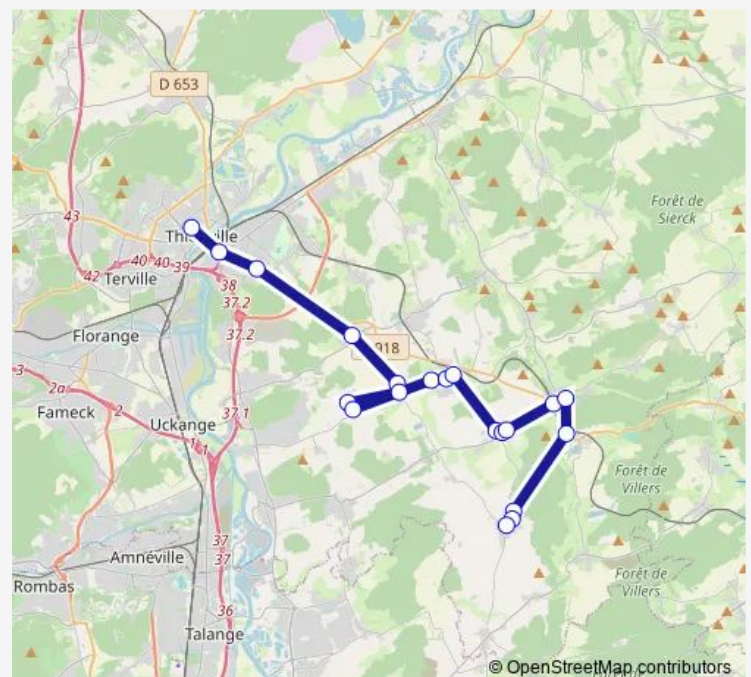

Route schedule

Hombourg-Budange - Budange — Thionville - Foch

Monday 06:47

Tuesday 06:47

Wednesday 06:47

Thursday 06:47

Friday 06:47

Saturday —

Sunday —

Route info

Direction: Hombourg-Budange - Budange

Stops: 10

Trip Duration: 0 hour 35 min

57R070 — Luttange / Thionville

Direction

Thionville - Foch — Klang - Eglise