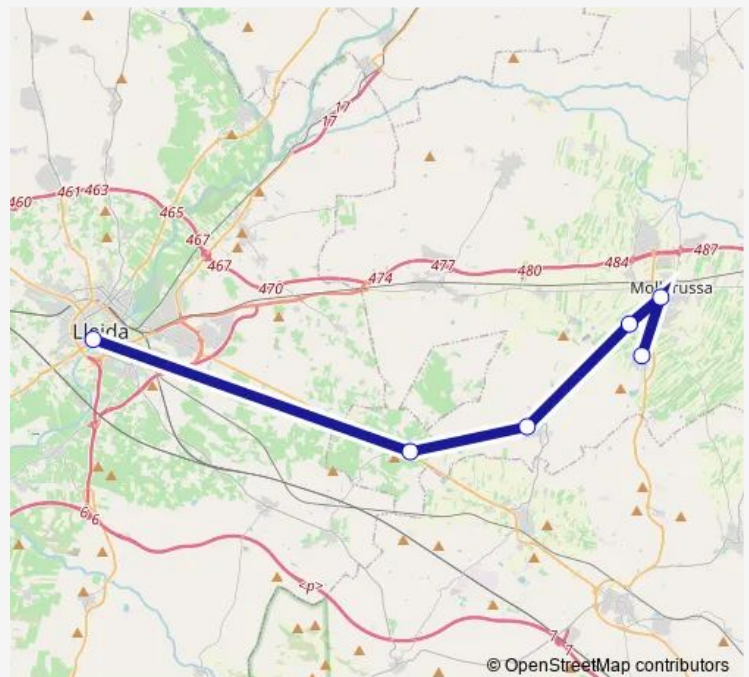

Bus ALSA - Puig-Lleid Puiggros-Lleida

[Go to website](#)

Direction

Miralcamp — Lleida

5 stops

[Open route schedule](#)

Miralcamp

Mollerussa - Font De L'albada

Torregrosa

Margalef

Lleida

Route schedule

Miralcamp — Lleida

Monday	07:40-17:00
Tuesday	07:40-17:00
Wednesday	07:40-17:00
Thursday	07:40-17:00
Friday	07:40-17:00
Saturday	07:40-15:00
Sunday	—

Route info

Direction: Miralcamp

Stops: 5

Trip Duration: 0 hour 45 min

■ ALSA - Puig-Lleid — Puiggros-Lleida

ALSA - Puig-Lleid Bus time schedules and route maps are available in an offline PDF at busmaps.com. Use the busmaps.com website to see live bus times, train schedule or subway schedule, and step-by-step directions for all public transit in Juneda