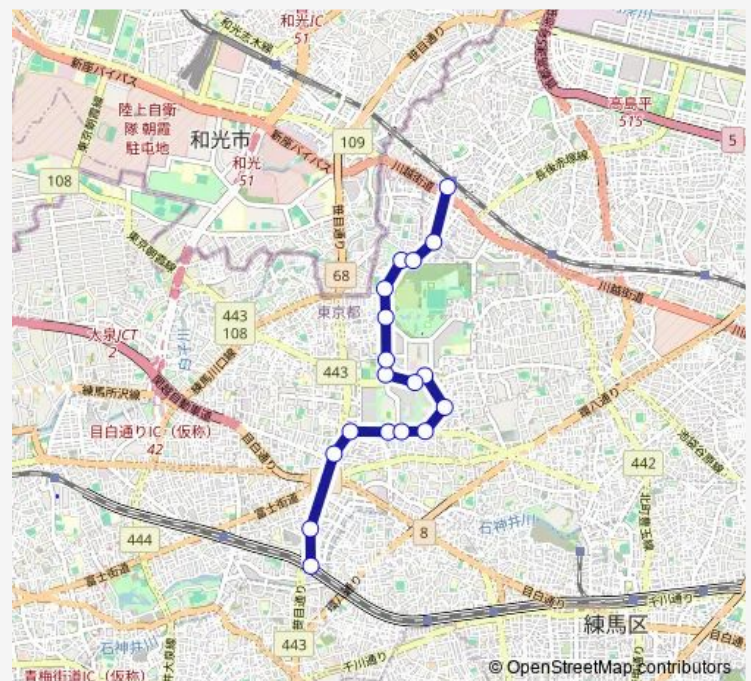

### Route schedule

練馬高野台駅 — 成増駅南口

Monday	06:51-21:45
Tuesday	06:51-21:45
Wednesday	06:51-21:45
Thursday	06:51-21:45
Friday	06:51-21:45
Saturday	07:08-18:50
Sunday	07:13-19:59

### Route info

Direction: 練馬高野台駅

Stops: 18

Trip Duration: 0 hour 25 min