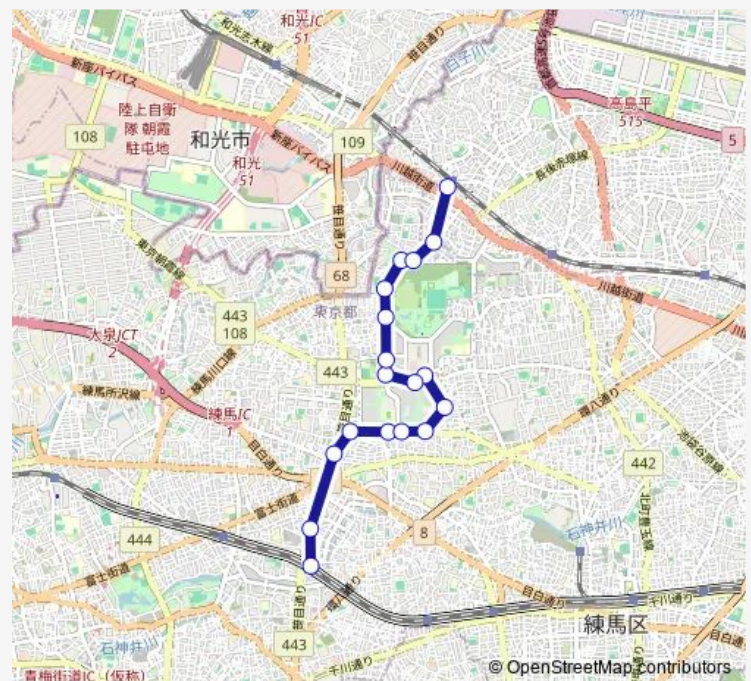

Monday 06:51-21:45

Tuesday 06:51-21:45

Wednesday 06:51-21:45

Thursday 06:51-21:45

Friday 06:51-21:45

Saturday 07:08-18:50

Sunday 07:13-19:59

Route info

Direction: 練馬高野台駅

Stops: 18

Trip Duration: 0 hour 29 min

Direction

成増駅南口 — 練馬高野台駅

19 stops

[Open route schedule](#)

成増駅南口