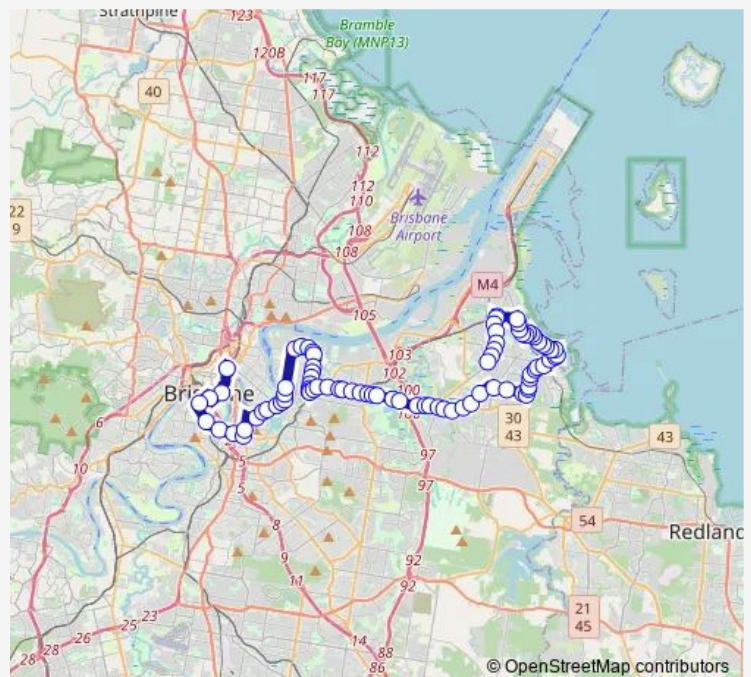

Wellington Rd at Linton Street, stop 11

Lytton Rd at Mowbray Park

Wynnum Rd at Walter Avenue, stop 16

Wynnum Rd at Norman Creek Bridge, stop 17

Wynnum Rd at Norman Crescent, stop 19

Wynnum Rd at Waldo Street, stop 20

Hawthorne Rd at Cawmore Street, stop 21

Hawthorne Rd at Lourdes Hill, stop 21a

Hawthorne Rd at Forbes Street, stop 21b

Lytton Rd at Nuttall Street, stop 40

Lytton Rd at Bolan Street, stop 36

Lytton Rd at Taylor Street, stop 35

Lytton Rd at Cecil Street, stop 34

**Route schedule**

Wickham Street Stop 225 near Little St — Wynnum Rd at Wynnum Fire Station, stop 57/58

Monday	—
Tuesday	—
Wednesday	—
Thursday	—
Friday	—
Saturday	01:05-05:05
Sunday	01:05-05:05

**Route info**

Direction: Wickham Street Stop 225 near Little St

Stops: 85

Trip Duration: 1 hour 2 min

N226 — Valley - Wynnum Nightlink via Bulimba

Lytton Rd at Fifth Avenue, stop 33

Thynne Rd at Beelarong Street, stop 31