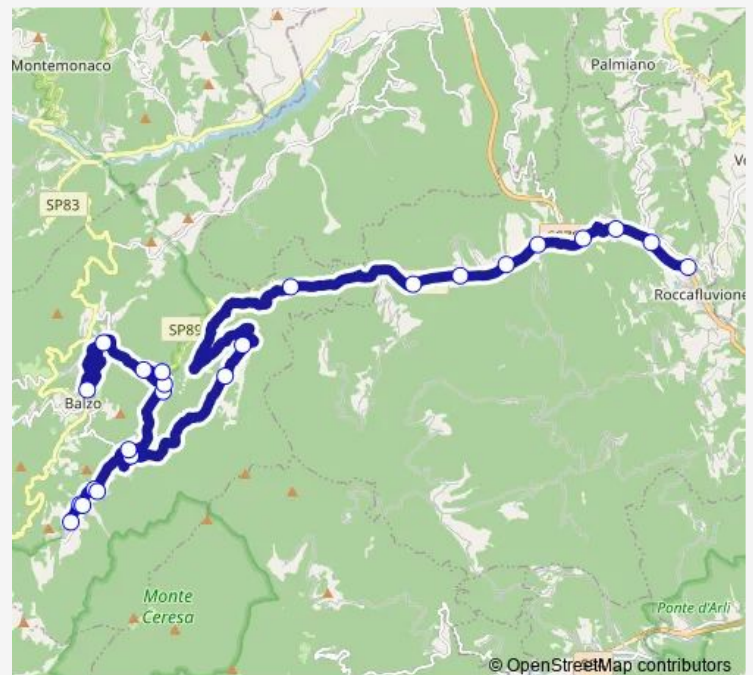

Frazione Corbara

Collicello

Bisignano

Route schedule

Roccafluvione - Cimitero — Balzo - BAR Serafini

Monday 14:43

Tuesday 14:43

Wednesday 14:43

Thursday 14:43

Friday 14:43

Saturday 14:43

Sunday —

Route info

Direction: Roccafluvione - Cimitero

Stops: 24

Trip Duration: 1 hour 2 min

■ Roccafluvione-Uscerno-Abetito-Riigo-Balzo

Montegallo - Bivio Rigo

Montegallo - Bivio Piano

Balzo - BAR Serafini

Bus time schedules and route maps are available in an offline PDF at busmaps.com. Use the busmaps.com website to see live bus times, train schedule or subway schedule, and step-by-step directions for all public transit in Balzo