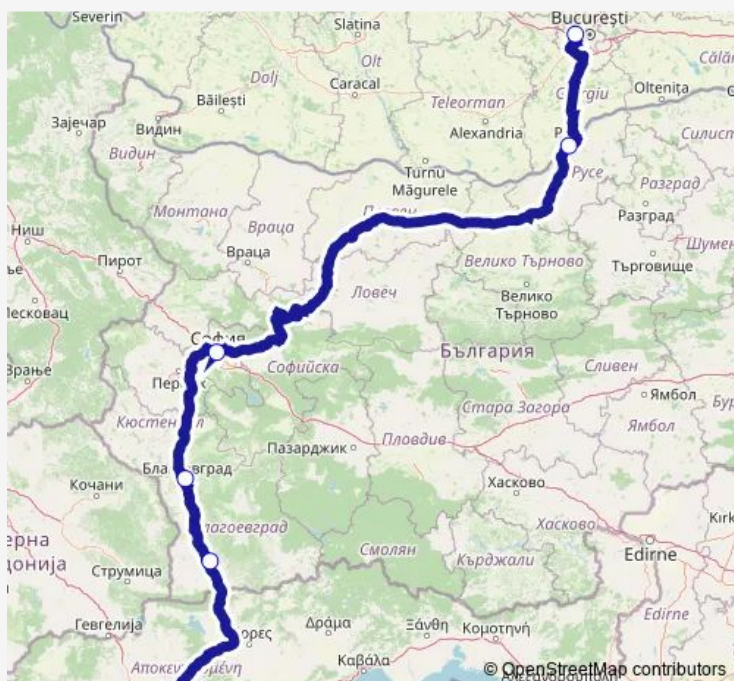

Tuesday 20:00-21:00

Wednesday 20:00-21:00

Thursday 14:15-15:15

Friday 14:15-15:15

Saturday 14:15-15:15

Sunday 14:15-15:15

Route info

Direction: Thessaloniki train station

Stops: 6

Trip Duration: 12 hour 50 min

FlixBus N980 — Bucharest - Sofia - Thessaloniki

Direction

Bucharest (bus station Militari) — Thessaloniki train station

6 stops

[Open route schedule](#)

Bucharest (bus station Militari)