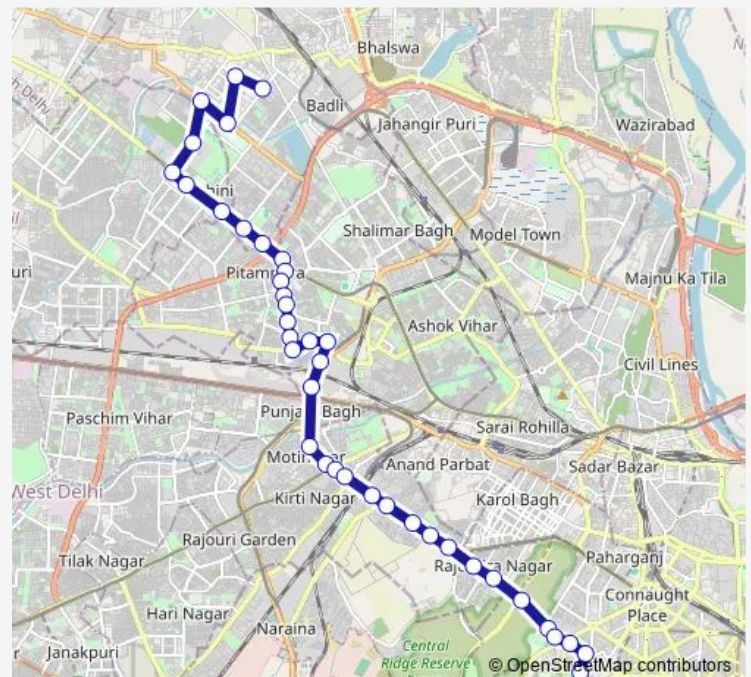

Samrat Enclave

Shakur Pur

Shakurpur Shiv Mandir

Route schedule

Rohini Sec15 E2 — Kendriya Terminal (Church Road)

Monday 07:45-19:30

Tuesday 07:45-19:30

Wednesday 07:45-19:30

Thursday 07:45-19:30

Friday 07:45-19:30

Saturday 07:45-19:30

Sunday 07:45-19:30

Route info

Direction: Rohini Sec15 E2

Stops: 39

Trip Duration: 1 hour 25 min