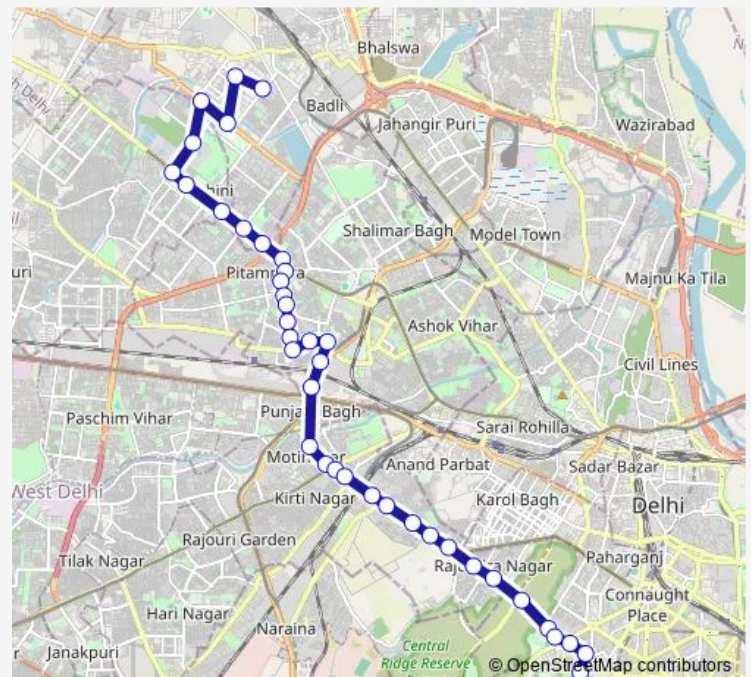

Samrat Enclave

Shakur Pur

Shakurpur Shiv Mandir

Route schedule

Rohini Sec15 E2 — Kendriya Terminal (Church Road)

Monday 07:45-19:30

Tuesday 07:45-19:30

Wednesday 07:45-19:30

Thursday 07:45-19:30

Friday 07:45-19:30

Saturday 07:45-19:30

Sunday 07:45-19:30

Route info

Direction: Rohini Sec15 E2

Stops: 39

Trip Duration: 1 hour 25 min