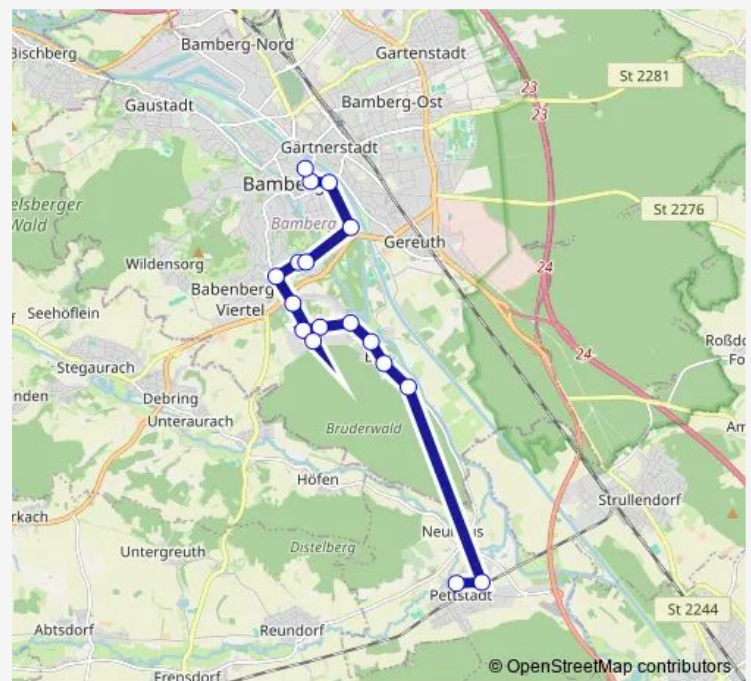

Direction

Bamberg, Bahnhof/Ludwigstr. — Bamberg Oberer Stephansberg

3 stops

[Open route schedule](#)

Bamberg, Bahnhof/Ludwigstr.

Bamberg P+R Heinrichsdamm

Bamberg Oberer Stephansberg

Route schedule

Bamberg, Bahnhof/Ludwigstr. — Bamberg Oberer Stephansberg

Monday 07:39

Tuesday 07:39

Wednesday 07:39

Thursday 07:39

Friday 07:39

Saturday —

Sunday —

Route info

Direction: Bamberg, Bahnhof/Ludwigstr.

Stops: 3

Trip Duration: 0 hour 11 min

Direction

Pettstadt (Lkr. BA) Mitte — Bamberg Zob

17 stops

[Open route schedule](#)

Route info

Direction: Bamberg P+R Heinrichsdamm

Stops: 2

Trip Duration: 0 hour 10 min

Direction

undefined — undefined

0 stops

[Open route schedule](#)**Route schedule**