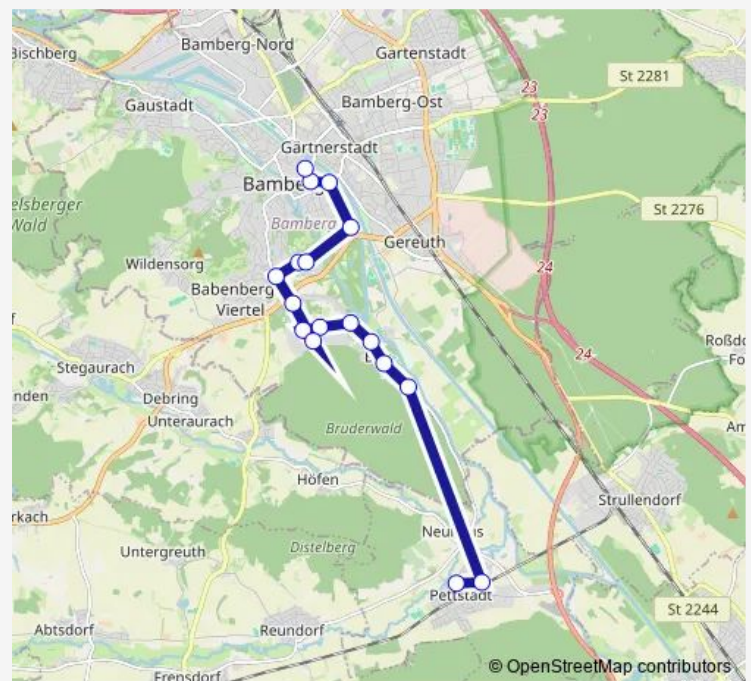

### Direction

Bamberg, Bahnhof/Ludwigstr. — Bamberg Oberer Stephansberg

3 stops

[Open route schedule](#)

Bamberg, Bahnhof/Ludwigstr.

Bamberg P+R Heinrichsdamm

Bamberg Oberer Stephansberg

### Route schedule

Bamberg, Bahnhof/Ludwigstr. — Bamberg Oberer Stephansberg

Monday 07:39

Tuesday 07:39

Wednesday 07:39

Thursday 07:39

Friday 07:39

Saturday —

### Route info

Direction: Bamberg, Bahnhof/Ludwigstr.

Stops: 3

Trip Duration: 0 hour 11 min

■ 918

## Route info

Direction: Pettstadt (Lkr. BA) Mitte

Stops: 17

Trip Duration: 0 hour 30 min