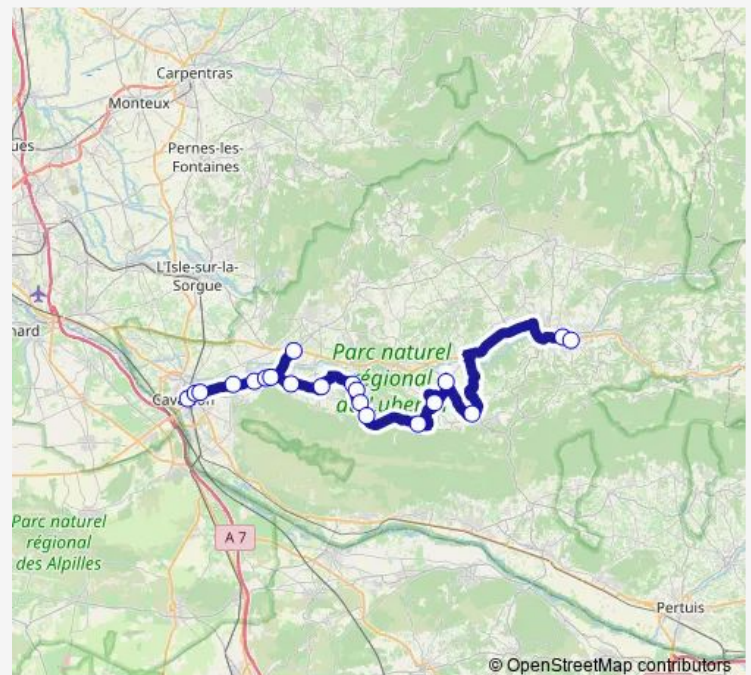

Ecole Clovis Hugues

La Peyrière

Valmasque

Place des Tilleuls

Croisement Lacoste/Pont Julien

Poste

La Bouquerie

Gare Routière

Route schedule

Gare Routière - Sncf — Gare Routière

Monday 09:20-18:10

Tuesday 09:20-18:10

Wednesday 09:20-18:10

Thursday 09:20-18:10

Friday 09:20-18:10

Saturday 09:20-18:10

Sunday —

Route info

Direction: Gare Routière - Sncf

Stops: 20

Trip Duration: 1 hour 30 min

Direction

Gare Routière — Gare Routière - Sncf

20 stops

Tuesday 16:30

Wednesday 16:30

Thursday 16:30

Friday 16:30

Saturday 13:00-16:30

Sunday —

Route info

Direction: Gare Routière