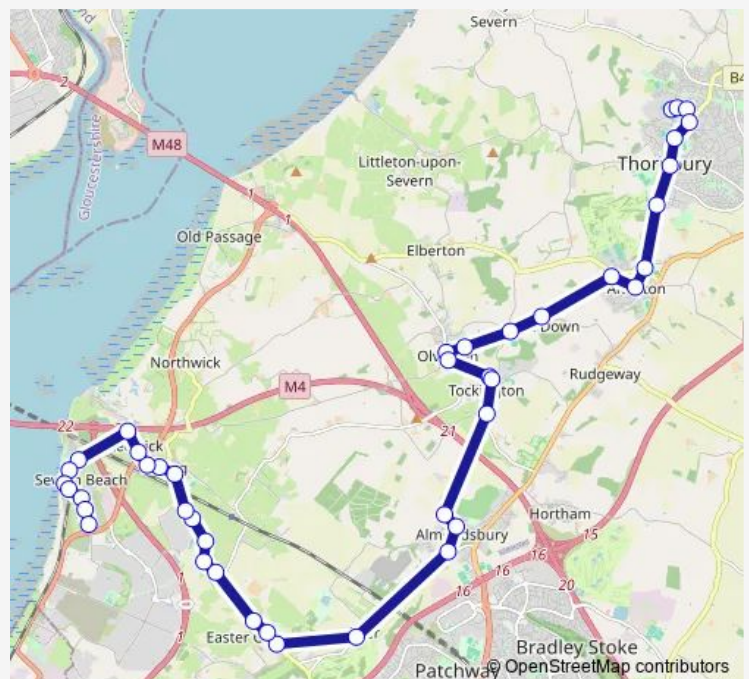

### Direction

The Castle School — Severnwood Gardens

42 stops

[Open route schedule](#)

- The Castle School
- Alexandra Way
- Howard Road
- Eastland Road
- Stafford Crescent
- Rock Street
- Leisure Centre
- Beanhill Crescent
- Alveston Down Post Office
- Bush Court
- The Crescent
- Old Down Crossroads
- Haw Lane
- New Road
- The Green
- Tockington Green
- The Swan
- Moor Lane
- Marshwall Lane
- St Mary's Church
- Sundays Hill

### Route schedule

The Castle School — Severnwood Gardens

Monday	15:30
Tuesday	15:30
Wednesday	15:30
Thursday	15:30
Friday	15:30
Saturday	—
Sunday	—

### Route info

Direction: The Castle School

Stops: 42

Trip Duration: 0 hour 52 min

918 — Severn Beach - Pilning - Almondsbury - Tockington - Thornbury - The Castle School

Over Court

Home Farm Way

The Fox

Vicarage Road

The Kings Arms

Redwick Road

Beach Avenue

Osborne Road

Post Office

Severn Beach Station

Severn Beach School