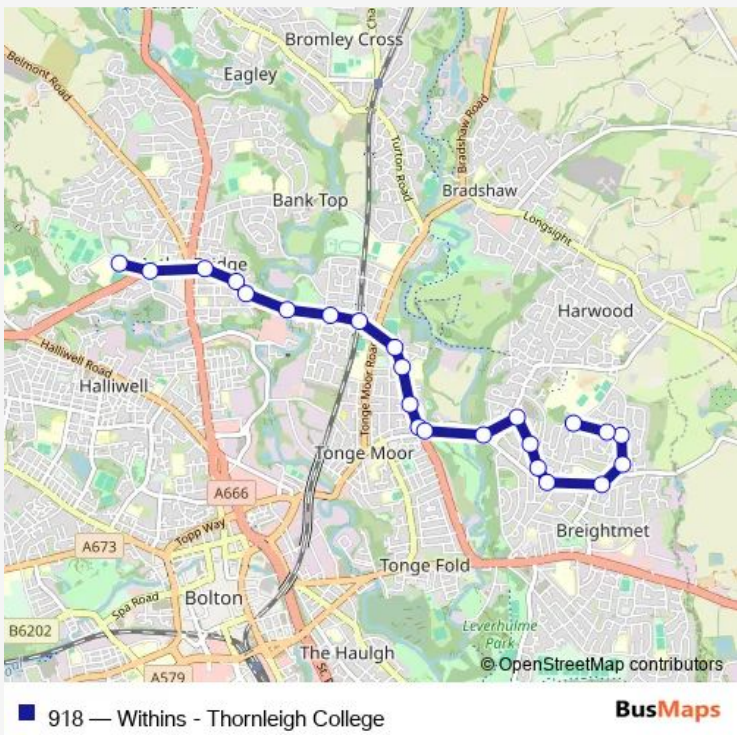

Bus 918 Withins - Thornleigh College

[Go to website](#)

Direction
 Thornleigh Salesian College — Bolton St Catherine's Academy
 23 stops
[Open route schedule](#)

- Thornleigh Salesian College
- Berkeley Road
- The Pineapple
- Sunnymead Avenue
- Watermillock Gardens
- Eagley Brook Bridge
- Kentfield Drive
- Hall I'th'Wood Rail Station
- Firwood Lane
- Firwood House
- Tintern Avenue
- Cartmel Crescent
- Crompton Way
- Thicketford Brow
- New Lane
- Grantchester Way
- Dorchester Avenue
- Dorchester Avenue
- Winchester Way
- Winster Drive
- Rothay Close

Route schedule
 Thornleigh Salesian College — Bolton St Catherine's Academy

Monday	15:20
Tuesday	15:20
Wednesday	15:20
Thursday	15:20
Friday	15:20
Saturday	—
Sunday	—

Route info
 Direction: Thornleigh Salesian College
 Stops: 23
 Trip Duration: 0 hour 24 min

Rothay Close

Winster Drive

Winchester Way

Dorchester Avenue

Dorchester Avenue

Grantchester Way

Padbury Way

Thicketford Brow

Seymour Road

Sunnymead Avenue

The Pineapple

Berkeley Road

Thornleigh Salesian College

Route schedule

Bolton St Catherine's Academy — Thornleigh Salesian College

Monday 08:00