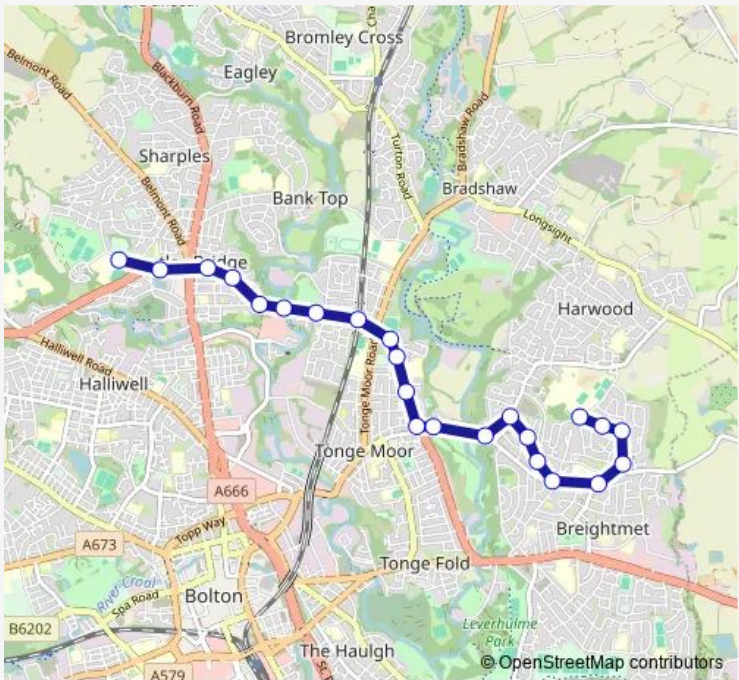

Bus 918 Withins - Thornleigh College

[Go to website](#)

Direction
 Thornleigh Salesian College — Bolton St Catherine's Academy
 23 stops
[Open route schedule](#)

- Thornleigh Salesian College
- Berkeley Road
- The Pineapple
- Sunnymead Avenue
- Watermillock Gardens
- Eagley Brook Bridge
- Kentfield Drive
- Hall I'th'Wood Rail Station
- Firwood Lane
- Firwood House
- Tintern Avenue
- Cartmel Crescent
- Crompton Way
- Thicketford Brow
- New Lane
- Grantchester Way
- Dorchester Avenue
- Dorchester Avenue
- Winchester Way
- Winster Drive
- Rothay Close

Route schedule
 Thornleigh Salesian College — Bolton St Catherine's Academy

Monday	15:20
Tuesday	15:20
Wednesday	15:20
Thursday	15:20
Friday	15:20
Saturday	—
Sunday	—

Route info
 Direction: Thornleigh Salesian College
 Stops: 23
 Trip Duration: 0 hour 24 min

Eagley Brook Bridge

Seymour Road

Sunnymead Avenue

The Pineapple

Berkeley Road

Thornleigh Salesian College

Route schedule

Bolton St Catherine's Academy — Thornleigh Salesian College

Monday 08:00

Tuesday 08:00

Wednesday 08:00

Thursday 08:00

Friday 08:00

Saturday —

Sunday —

Route info