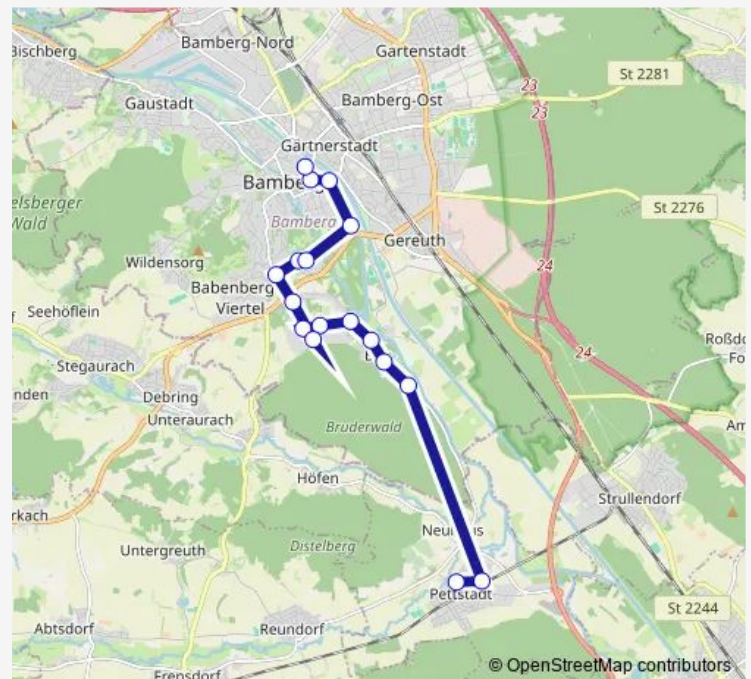

### Route schedule

undefined — undefined

Monday 12:10

Tuesday 12:10

Wednesday 12:10

Thursday 12:10

Friday 12:10

Saturday —

### Route info

Direction:

Stops: 0

Trip Duration: — min

■ 918

**Direction**

Bamberg Zob — Pettstadt (Lkr. BA) Mitte

17 stops

[Open route schedule](#)

Bamberg Zob

Bamberg Wilhelmsplatz

Bamberg P+R Heinrichsdamm

Bamberg Höcherbühl

Bamberg Schellenbergerstr.

Bamberg Oberer Stephansberg

Bamberg Würzb. Str.

## Route info

Direction: Bamberg Zob

Stops: 17

Trip Duration: 0 hour 27 min

918 Bus time schedules and route maps are available in an offline PDF at [busmaps.com](https://busmaps.com). Use the [busmaps.com](https://busmaps.com) website to see live bus times, train schedule or subway schedule, and step-by-step directions for all public transit in Bamberg