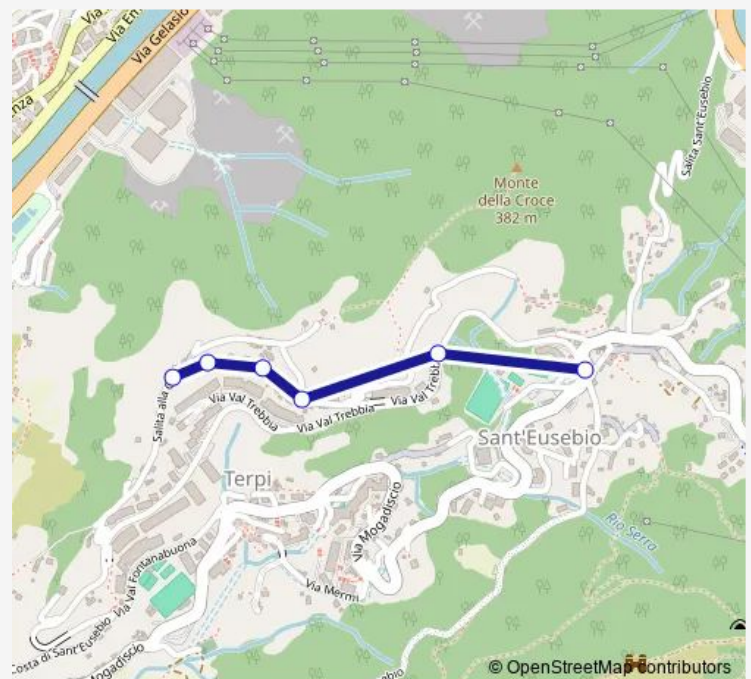

Wednesday 09:08-16:09

Thursday 09:08-16:09

Friday 09:08-16:09

Saturday 09:08-16:09

Sunday —

Route info

Direction: S. Eusebio/Capolinea

Stops: 6

Trip Duration: 0 hour 5 min

T15 — Sant'Eusebio - Costa di Sant'Eusebio

Direction

Costa S. Eusebio 3/ — S. Eusebio/Capolinea

10 stops

[Open route schedule](#)

Costa S. Eusebio 3/

Costa S. Eusebio 4/

Route schedule

Costa S. Eusebio 3/ — S. Eusebio/Capolinea

Monday 09:13-16:14

Tuesday 09:13-16:14

Wednesday 09:13-16:14

Thursday 09:13-16:14

Friday 09:13-16:14

Saturday 09:13-16:14

Sunday —

Route info

Direction: Costa S. Eusebio 3/

Stops: 10

Trip Duration: 0 hour 5 min

T15 Bus time schedules and route maps are available in an offline PDF at busmaps.com. Use the busmaps.com website to see live bus times, train schedule or subway schedule, and step-by-step directions for all public transit in Genoa