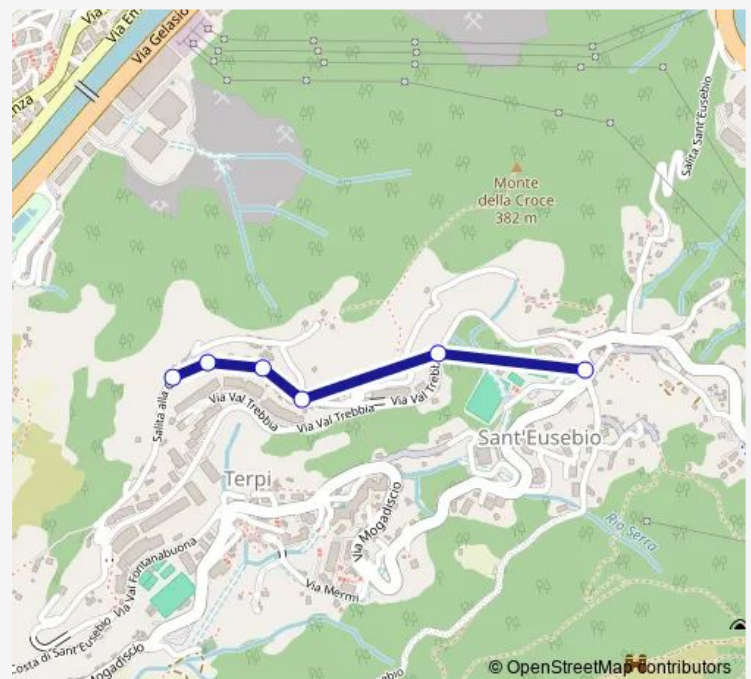

Wednesday 09:08-16:09

Thursday 09:08-16:09

Friday 09:08-16:09

Saturday 09:08-16:09

Sunday —

Route info

Direction: S. Eusebio/Capolinea

Stops: 6

Trip Duration: 0 hour 5 min

T15 — Sant'Eusebio - Costa di Sant'Eusebio

Direction

Costa S. Eusebio 3/ — S. Eusebio/Capolinea

10 stops

[Open route schedule](#)

Costa S. Eusebio 3/

Costa S. Eusebio 4/

Route schedule

Costa S. Eusebio 3/ — S. Eusebio/Capolinea

Monday 09:13-16:14

Tuesday 09:13-16:14

Wednesday 09:13-16:14

Thursday 09:13-16:14

Friday 09:13-16:14

Saturday 09:13-16:14

Sunday —

Route info

Direction: Costa S. Eusebio 3/

Stops: 10

Trip Duration: 0 hour 5 min

T15 Bus time schedules and route maps are available in an offline PDF at busmaps.com. Use the busmaps.com website to see live bus times, train schedule or subway schedule, and step-by-step directions for all public transit in Genoa