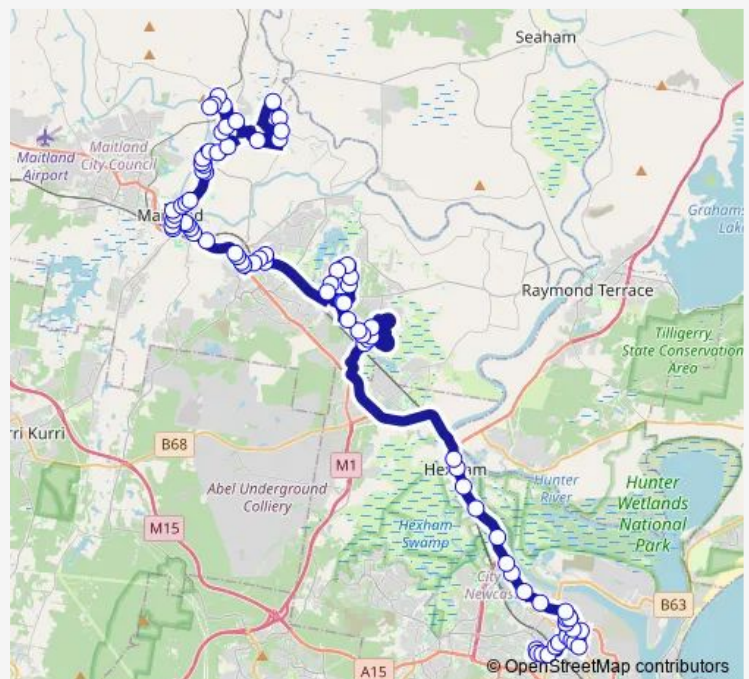

Stevenson Park, Industrial Dr

Maitland Rd Opp 609

Pacific Hwy Opp Ferry Rd

Sandgate Cemetery, Maitland Rd

Route schedule

St Phillip's College Before Bridge St — Dunmore Rd At Morpeth St

Monday	15:00
Tuesday	15:00
Wednesday	15:00
Thursday	15:00
Friday	15:00
Saturday	—
Sunday	—

Route info

Direction: St Phillip's College Before Bridge St

Stops: 81

Trip Duration: 1 hour 40 min

2373 — Hunter Christian Mayfield to Dunmore and Morpeth

Maitland Rd After Old Maitland Rd

Maitland Rd After Shamrock St