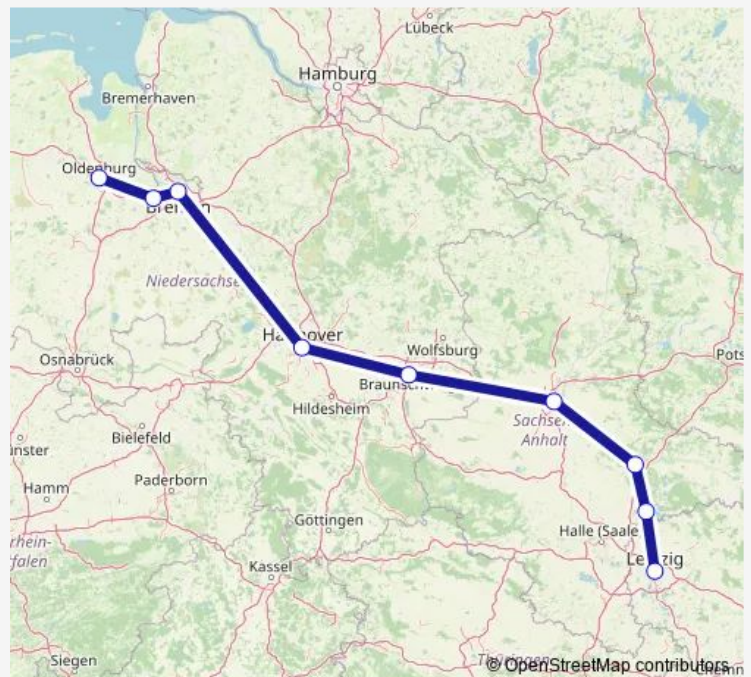

Rail IC 1933

[Go to website](#)

Direction

Oldenburg(Oldb) — Leipzig Hbf

9 stops

[Open route schedule](#)

Oldenburg(Oldb)

Delmenhorst

Bremen Hbf

Hannover Hbf

Braunschweig Hbf

Magdeburg Hbf

Köthen

Halle(Saale)Hbf

Leipzig Hbf

Route schedule

Oldenburg(Oldb) — Leipzig Hbf

Monday —

Tuesday —

Wednesday —

Thursday 12:30

Friday 12:30

Saturday —

Sunday —

Route info

Direction: Oldenburg(Oldb)

Stops: 9

Trip Duration: 4 hour 44 min

■ IC 1933

BusMaps