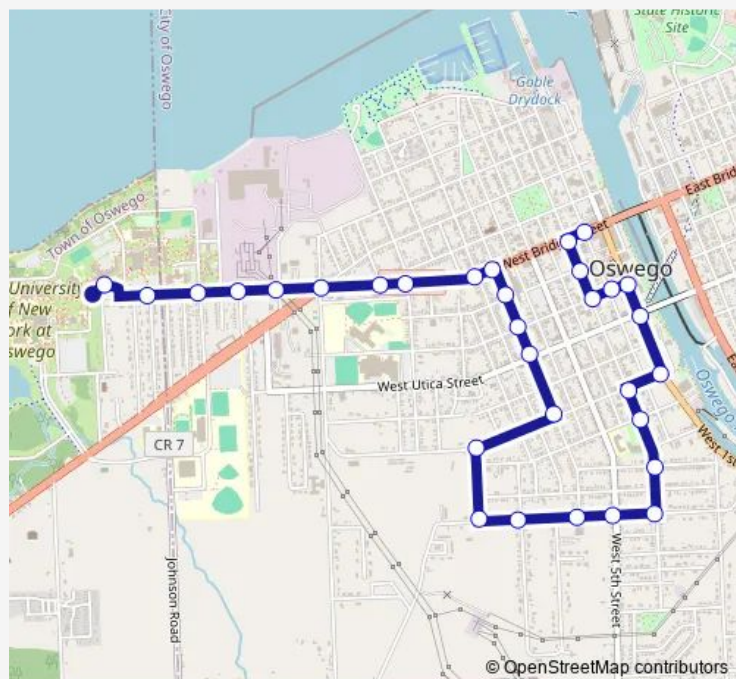

### Route schedule

W Bridge St & W 2nd St — Suny Oswego Campus Center

Monday 08:40-17:20

Tuesday 08:40-17:20

Wednesday 08:40-17:20

Thursday 08:40-17:20

Friday 08:40-17:20

Saturday 10:05-19:25

### Route info

Direction: W Bridge St & W 2nd St

Stops: 28

Trip Duration: 0 hour 20 min

■ Osw2D — College via Ellen St

W Bridge St & W 8th St

W Bridge St & Liberty St

W Bridge St & W Seneca St