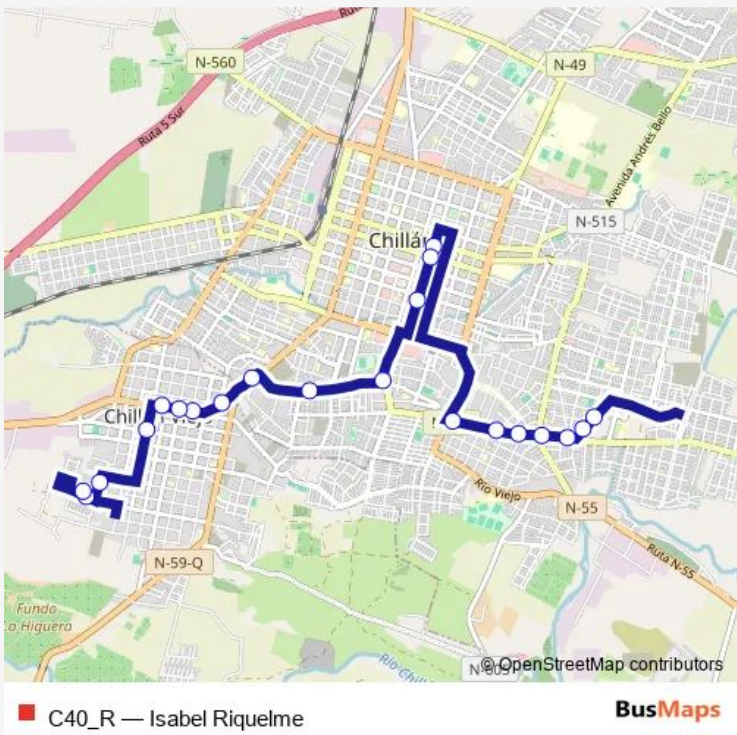

Bus C40_R Isabel Riquelme

[Go to website](#)

Direction
 Monterrico / Volcan Sierra Nevada — Paula Jaraquemada / PJE Amanecer
 21 stops
[Open route schedule](#)

- Monterrico / Volcan Sierra Nevada
- Monterrico / Volcan Sierra Nevada
- Alonso DE Ercilla / LOS Castanos
- Alonso DE Ercilla / LOS Puelches
- Alonso DE Ercilla / LOS Araucanos
- Alonso DE Ercilla / Andacollo
- Alonso DE Ercilla / Barros Arana
- Isabel Riquelme / Constitucion
- Isabel Riquelme / EL Roble
- Isabel Riquelme / EL Roble
- Huambali / Rosauro Acuna
- Rosauro Acuna / LAS Canoas
- Av. Bernardo O Higgins / Teguvalda
- Av. Bernardo O Higgins / Barboza
- Av. Bernardo O Higgins / Cabildo
- Av. Bernardo O Higgins / Mariano Egana
- Av. Bernardo O Higgins / 20 DE Agosto
- Mariano Egana / Juan Martinez DE Rozas
- Cornelio Olivares / Sta. Ines
- Paula Jaraquemada / PJE SAN Juan
- Paula Jaraquemada / PJE Amanecer

Route schedule
 Monterrico / Volcan Sierra Nevada — Paula Jaraquemada / PJE Amanecer

Monday	07:18-21:12
Tuesday	07:18-21:12
Wednesday	07:18-21:12
Thursday	07:18-21:12
Friday	07:18-21:12
Saturday	07:18-21:12
Sunday	07:18-21:12

Route info
 Direction: Monterrico / Volcan Sierra Nevada
 Stops: 21
 Trip Duration: 0 hour 33 min

C40_R Bus time schedules and route maps are available in an offline PDF at busmaps.com. Use the busmaps.com website to see live bus times, train schedule or subway schedule, and step-by-step directions for all public transit in Chillan

The schedule is provided in the local timezone. Times with "(+1)" indicate departures on the next day.

PDF file created on 2025-01-16

2024 BusMaps.com - All Rights Reserved