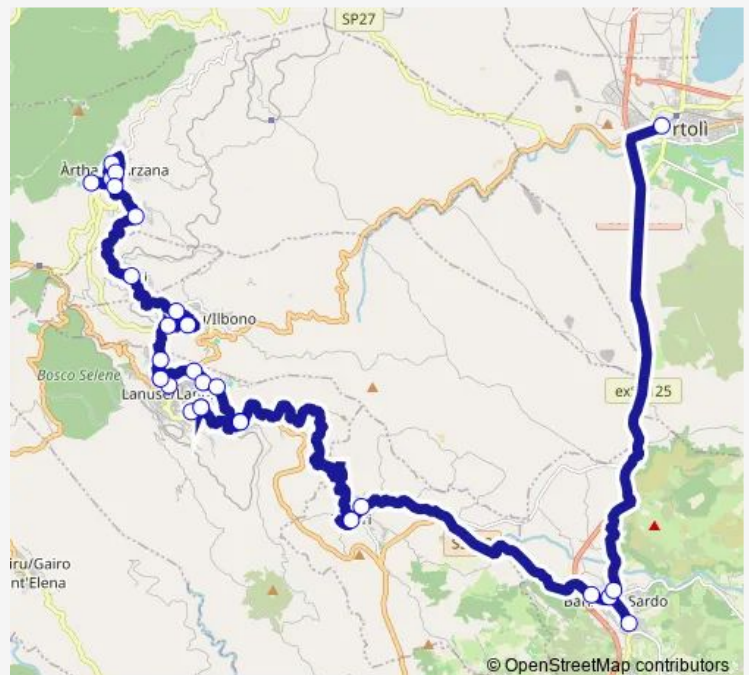

Thursday 09:35-18:50

Friday 09:35-18:50

Saturday 09:35-18:50

Sunday —

Route info

Direction: Nuoro Stazione Arst

Stops: 26

Trip Duration: 2 hour 13 min

Linea 302 — Nuoro - Lanusei - Barisardo - Tortoli'

Cardedu Agriturismo Genna E Lioni

SS 125 Casa Scattu

Bari Sardo VIA Cagliari 127

Bari Sardo VIA Tortoli' 28

Tortoli' FRA Locci

Direction

Arzana SAN Vincenzo — Tortoli' FRA Locci

29 stops

[Open route schedule](#)

Arzana SAN Vincenzo

Arzana VIA Brigata Sassari 56

Arzana Piazza SAN Rocco

Arzana Piazza Roma

Arzana VIA Sardegna 44

Arzana Preda Fereula

Thursday 07:55-16:41

Friday 07:55-16:41

Saturday 07:55-16:41

Sunday 16:41

Route info

Direction: Arzana SAN Vincenzo

Stops: 29

Trip Duration: 1 hour 14 min