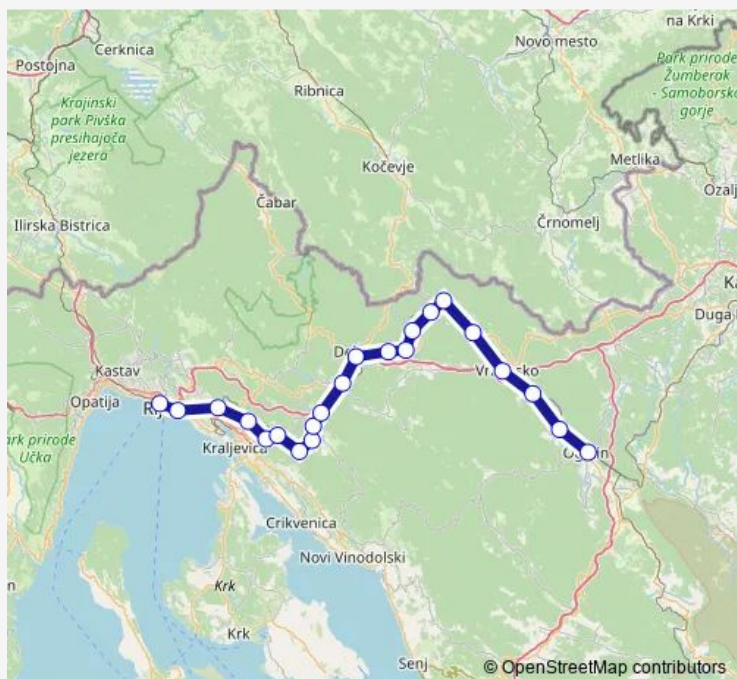

## Rail Rijeka - Ogulin

[Go to website](#)

### Direction

Rijeka — Ogulin

22 stops

[Open route schedule](#)

- Rijeka
- Sušak-Pećine
- Škrljevo
- Meja
- Plase
- Zlobin
- Drivenik
- Lič
- Fužine
- Vrata
- Lokve
- Delnice
- Zalesina
- Kupjak
- Skrad
- Žrnovac
- Brod Moravice
- Moravice
- Vrbovsko
- Gomirje
- Ogulinski Hreljin

### Route schedule

Rijeka — Ogulin

Monday	08:05-19:30
Tuesday	08:05-19:30
Wednesday	08:05-19:30
Thursday	08:05-19:30
Friday	08:05-19:30
Saturday	07:38-19:30
Sunday	07:38-19:30

### Route info

Direction: Rijeka

Stops: 22

Trip Duration: 2 hour 26 min

■ Rijeka - Ogulin

BusMaps

Rail time schedules and route maps are available in an offline PDF at [busmaps.com](https://busmaps.com). Use the [busmaps.com](https://busmaps.com) website to see live bus times, train schedule or subway schedule, and step-by-step directions for all public transit in Fuzine