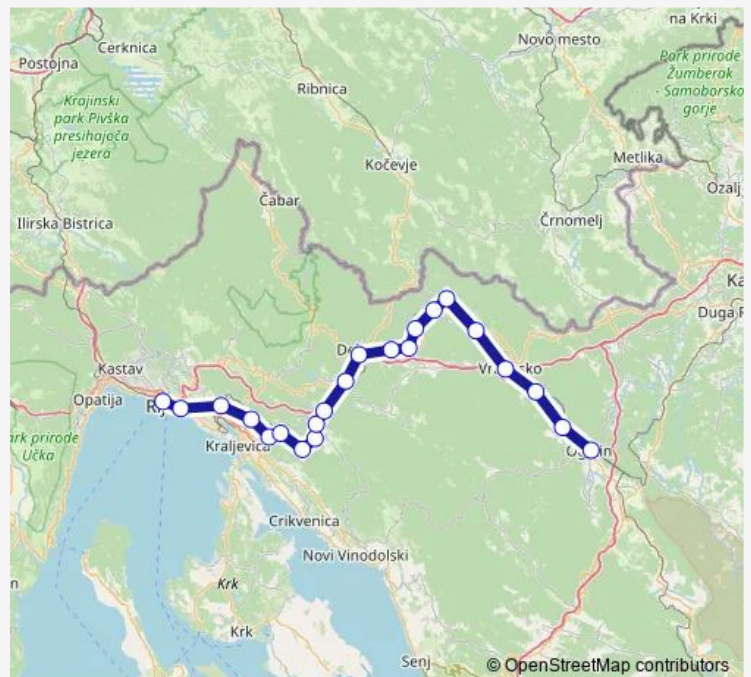

Rail Rijeka - Ogulin

[Go to website](#)

Direction

Rijeka — Ogulin

22 stops

[Open route schedule](#)

- Rijeka
- Sušak-Pećine
- Škrljevo
- Meja
- Plase
- Zlobin
- Drivenik
- Lič
- Fužine
- Vrata
- Lokve
- Delnice
- Zalesina
- Kupjak
- Skrad
- Žrnovac
- Brod Moravice
- Moravice
- Vrbovsko
- Gomirje
- Ogulinski Hreljin

Route schedule

Rijeka — Ogulin

Monday	08:05-19:30
Tuesday	08:05-19:30
Wednesday	08:05-19:30
Thursday	08:05-19:30
Friday	08:05-19:30
Saturday	07:38-19:30
Sunday	07:38-19:30

Route info

Direction: Rijeka

Stops: 22

Trip Duration: 2 hour 26 min

■ Rijeka - Ogulin

Rail time schedules and route maps are available in an offline PDF at busmaps.com. Use the busmaps.com website to see live bus times, train schedule or subway schedule, and step-by-step directions for all public transit in Fuzine