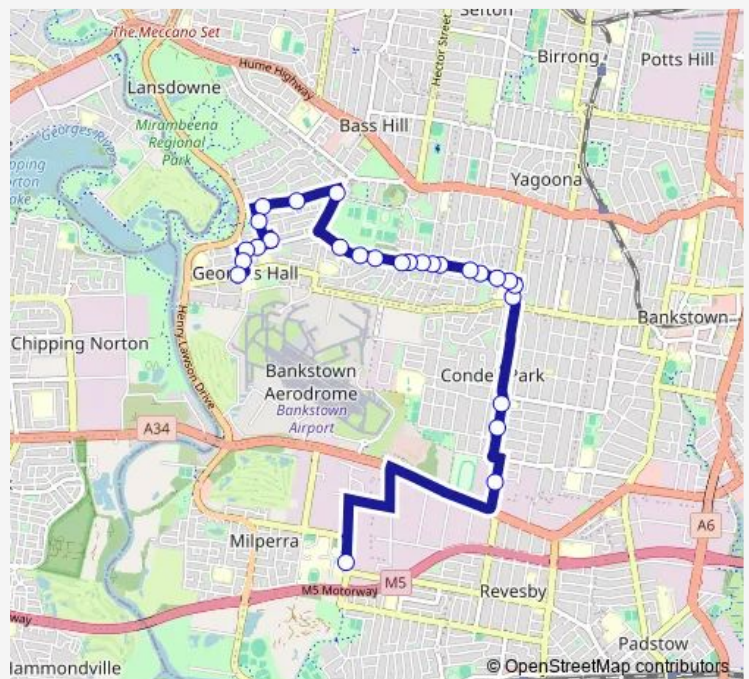

Waruda St Opp Dargan St

Waruda St At Saltash St

Waruda St Before Suncroft Av

Georgina St At Suncroft Av

Georgina St Opp Leighdon St

Thornton Av At Bellevue Av

Bellevue Av Before Surrey Av

Bellevue Av Before Birdwood Rd

Bellevue Av After Birdwood Rd

Georges Manor Aged Care, Bellevue Av

Rex Rd Opp Mcclean St

Flinders Rd After Pollock St

Route schedule

Mount St Joseph Catholic College, Horsley Rd — Haig Av
After Georges Cres

Monday	15:15
Tuesday	15:15
Wednesday	15:15
Thursday	15:15
Friday	15:15
Saturday	—
Sunday	—

Route info

Direction: Mount St Joseph Catholic College, Horsley Rd

Stops: 27

Trip Duration: 0 hour 35 min

S612 — Mount St Joseph Catholic College Milperra to Georges Hall