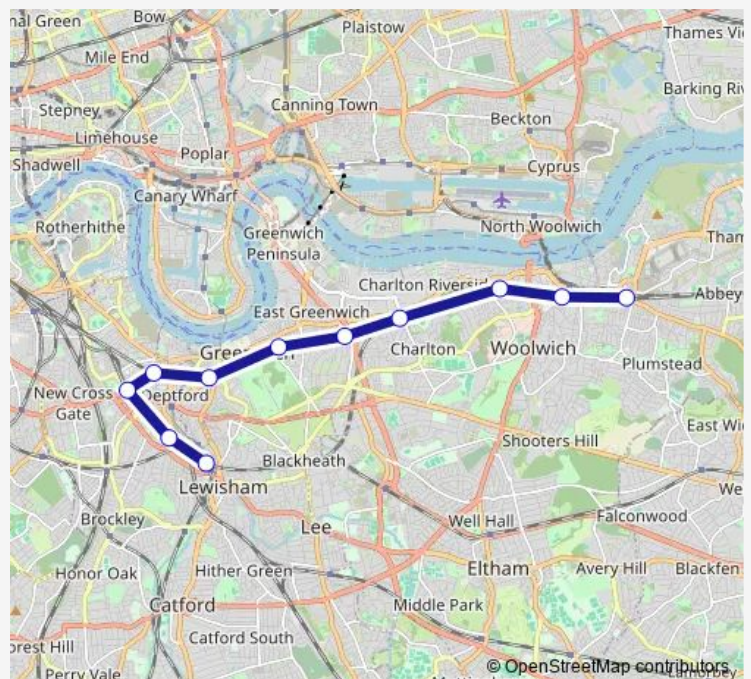

Rail Replacement Bus Service Se:Plu->Lew SE replacement bus service from PLU to Lew

[Go to website](#)

Direction

Plumstead — Lewisham

11 stops

[Open route schedule](#)

Plumstead

Woolwich Arsenal

Lewisham

Route schedule

Plumstead — Lewisham

Monday 06:02-23:02

Tuesday —

Wednesday —

Thursday —

Friday —

Saturday —

Sunday 06:02-23:02

Route info

Direction: Plumstead

Stops: 11

Trip Duration: 0 hour 54 min

■ Se:Plu->Lew — SE replacement bus service from PLU to Lew

Se:Plu->Lew Rail Replacement Bus Service time schedules and route maps are available in an offline PDF at busmaps.com. Use the busmaps.com website to see live bus times, train schedule or subway schedule, and step-by-step directions for all public transit in London