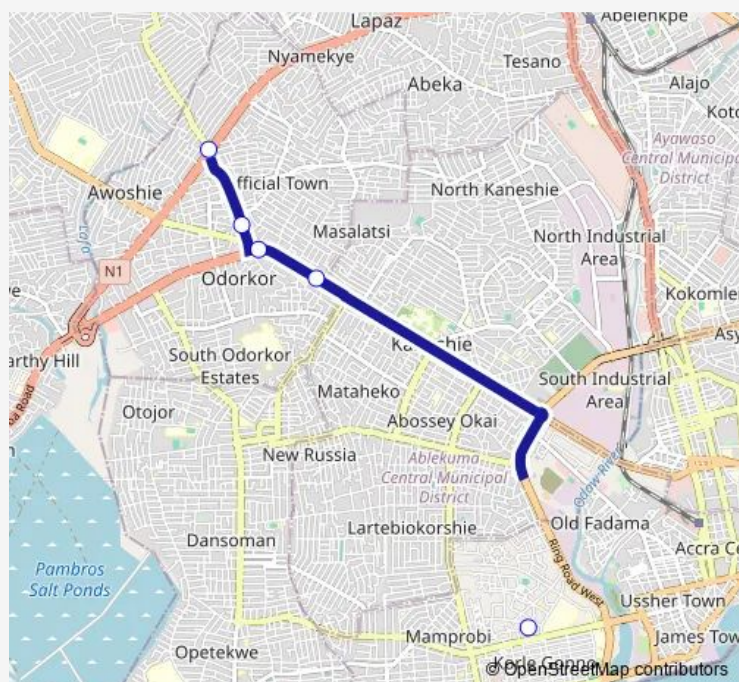

Odorkor

Odorkor Shell

Terminal Kwashieman Station

Route schedule

Terminal Korle Bu Station — Terminal Kwashieman Station

Monday 12:49

Tuesday 12:49

Wednesday 12:49

Thursday 12:49

Friday 12:49

Saturday 12:49

Sunday 12:49

Route info

Direction: Terminal Korle Bu Station

Stops: 5

Trip Duration: 0 hour 25 min

302A — Korle Bu Station to Kwashieman Station

302A Bus time schedules and route maps are available in an offline PDF at busmaps.com. Use the busmaps.com website to see live bus times, train schedule or subway schedule, and step-by-step directions for all public transit in Accra