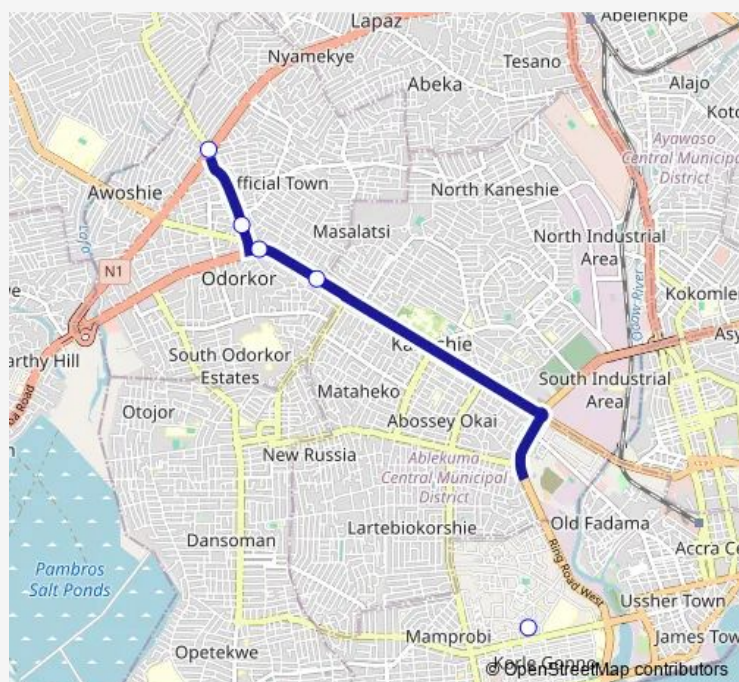

Odorkor

Odorkor Shell

Terminal Kwashieman Station

Route schedule

Terminal Korle Bu Station — Terminal Kwashieman Station

Monday 12:49

Tuesday 12:49

Wednesday 12:49

Thursday 12:49

Friday 12:49

Saturday 12:49

Sunday 12:49

Route info

Direction: Terminal Korle Bu Station

Stops: 5

Trip Duration: 0 hour 25 min

302a — Korle Bu Station to Kwashieman Station

302a Bus time schedules and route maps are available in an offline PDF at busmaps.com. Use the busmaps.com website to see live bus times, train schedule or subway schedule, and step-by-step directions for all public transit in Accra