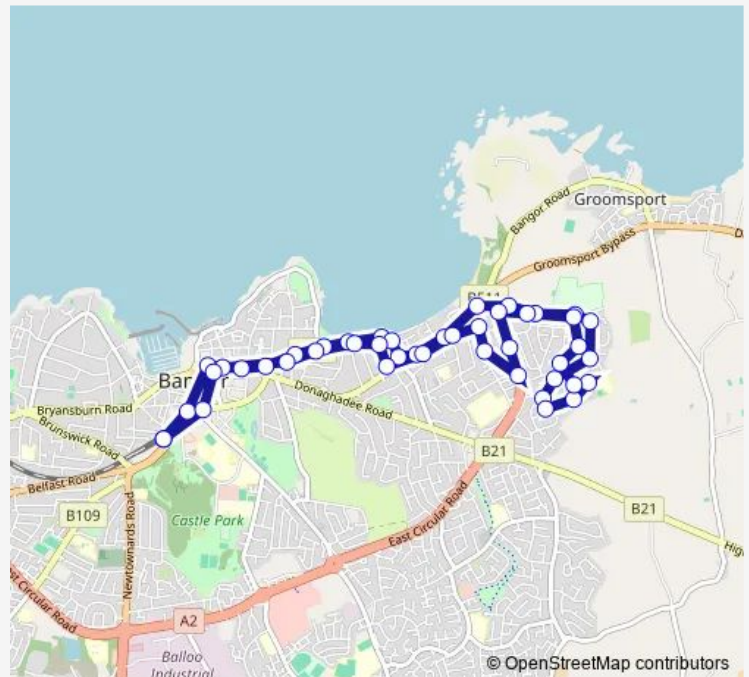

**Direction**

Bangor Buscentre — Bangor Buscentre

45 stops

[Open route schedule](#)

- Bangor Buscentre
- Upper Main Street
- Lower High Street
- Upper High Street
- College Avenue
- Ballyholme Road
- Seacliff Road
- Ballyholme Esplanade
- Ballyholme Beach
- 2-10 Sheridan Drive
- Sheridan Drive
- Brooklyn Avenue
- Ashley Park
- The Banks
- Ballymacormick Gardens
- Ballymacormick Road
- Grammar Playing Fields
- Ballymacormick Avenue
- Ivyhill
- Dixon Park
- Towerview Crescent

Stops: 45

Trip Duration: 0 hour 33 min

302a — Bangor, Buscentre - Bangor, Towerview

Towerview Avenue

Towerview Teminus

Towerview Avenue

Towerview Crescent

Rossdale Road

Rossdale Road

Rossdale Ballymacormick Road

Ballymacormick Road

Groomsport Road Roundabout

Bayview

Dixon Road

Ballymaconnell Road

Ballymaconnell Groomsport Road

Ashley Park

Brooklyn Avenue

Sandringham Drive

Lyle Road

Ballyholme Esplanade

First Avenue

Ballyholme Road

Holborn Avenue