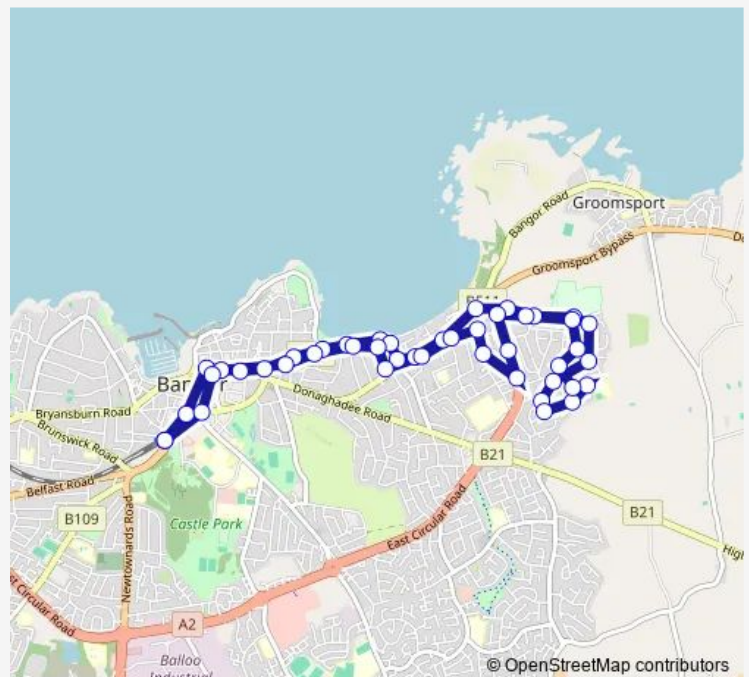

### Direction

Bangor Buscentre — Bangor Buscentre

45 stops

[Open route schedule](#)

- Bangor Buscentre
- Upper Main Street
- Lower High Street
- Upper High Street
- College Avenue
- Ballyholme Road
- Seacliff Road
- Ballyholme Esplanade
- Ballyholme Beach
- 2-10 Sheridan Drive
- Sheridan Drive
- Brooklyn Avenue
- Ashley Park
- The Banks
- Ballymacormick Gardens
- Ballymacormick Road
- Grammar Playing Fields
- Ballymacormick Avenue
- Ivyhill
- Dixon Park
- Towerview Crescent

### Route schedule

Bangor Buscentre — Bangor Buscentre

Monday	06:35-17:55
Tuesday	06:35-17:55
Wednesday	06:35-17:55
Thursday	06:35-17:55
Friday	06:35-17:55
Saturday	10:40-16:45
Sunday	—

### Route info

Direction: Bangor Buscentre

Stops: 45

Trip Duration: 0 hour 33 min

302a — Bangor, Buscentre - Bangor, Towerview

Towerview Avenue

Towerview Teminus

Towerview Avenue

Towerview Crescent

Rossdale Road

Rossdale Road

Rossdale Ballymacormick Road

Ballymacormick Road

Groomsport Road Roundabout

Bayview

Dixon Road