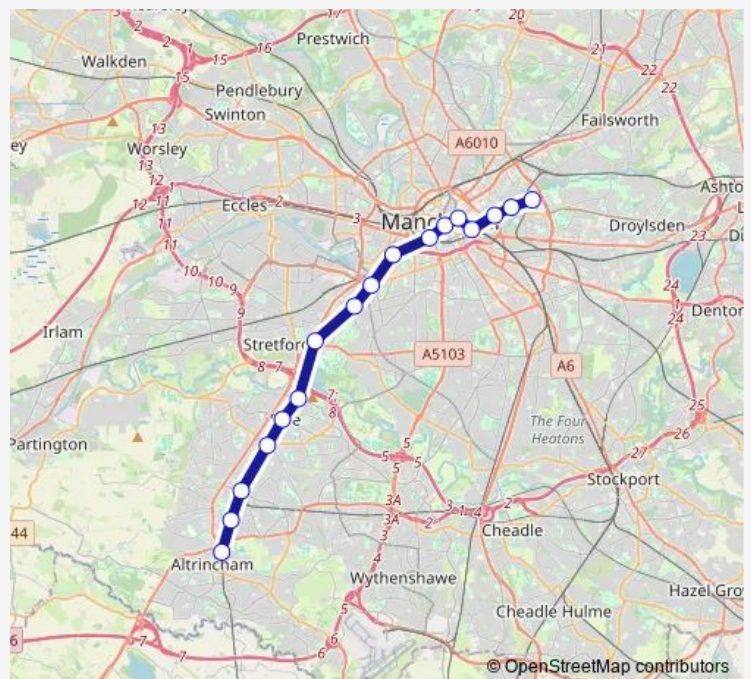

Stretford (Manchester Metrolink)

Dane Road (Manchester Metrolink)

Sale (Manchester Metrolink)

Brooklands (Manchester Metrolink)

Timperley (Manchester Metrolink)

Navigation Road (Manchester Metrolink)

Altrincham (Manchester Metrolink)

Route info

Direction: Victoria (Manchester Metrolink)

Stops: 15

Trip Duration: 0 hour 33 min

■ Purple Line

Direction

Altrincham (Manchester Metrolink) — Etihad Campus (Manchester Metrolink)

17 stops

[Open route schedule](#)

Altrincham (Manchester Metrolink)

Navigation Road (Manchester Metrolink)

Timperley (Manchester Metrolink)

Brooklands (Manchester Metrolink)

Sale (Manchester Metrolink)

Dane Road (Manchester Metrolink)

Stretford (Manchester Metrolink)

Old Trafford (Manchester Metrolink)

Trafford Bar (Manchester Metrolink)

Cornbrook (Manchester Metrolink)

Deansgate-Castlefield (Manchester Metrolink)

St Peter's Square (Manchester Metrolink)