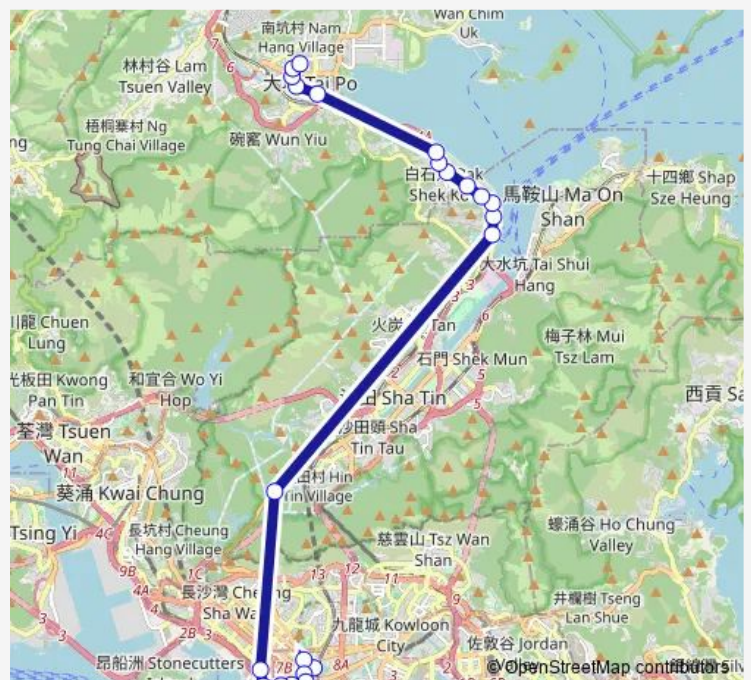

23 stops

[Open route schedule](#)

- [Kmb] Mong KOK East Station BUS Terminus
- [Ctb] Prince Edward Station, Prince Edward Road West[[Kmb] Prince Edward Station
- [Kmb] Mong KOK Road
- [Kmb] Mong KOK Station
- [Ctb] Mong KOK Market, Argyle Street[[Kmb+Ctb] Mongkok Market Complex/
Mong KOK Market, Argyle Street[[Kmb] Mongkok Market Complex
- [Ctb] Ming KEI College, Cherry Street[[Kmb+Ctb] Ming KEI College/
Ming KEI College, Cherry Street[[Kmb] Ming KEI College
- [Ctb] Central Park, Cherry Street[[Kmb+Ctb] Central Park/
Central Park, Cherry Street[[Kmb] Central Park
- [Ctb] Olympic Station, Sham Mong Road[[Kmb] Olympic Station
- [Ctb] Harbour Green, Sham Mong Road[[Kmb] Harbour Green
- [Ctb] Tsing SHA Highway BUS-BUS Interchange[[Kmb] Tsing SHA Highway Bbi[[Lwb] Tsing SHA Highway Bbi
- [Ctb] MA LIU Shui Public Pier, Science Park Road[[Kmb] MA LIU Shui Public Pier[[Lwb] MA LIU Shui Public Pier
- [Ctb] Water Sports Centre, Science Park Road[[Kmb] Water Sports Centre[[Lwb] Water Sports Centre
- [Ctb] Hong Kong Institute OF Biotechnology, Science Park Road[[Kmb] Hong Kong Institute OF Biotechnology[[Lwb] Hong Kong Institute OF Biotechnology

Route schedule

[Kmb] Mong KOK East Station BUS Terminus — [Ctb] TAI PO Centre[[Kmb+Ctb] TAI PO Central BUS Terminus/
Tai PO Centre[[Kmb] TAI PO Central BUS Terminus][Lwb] TAI PO Central BUS Terminus

Monday	12:15-18:25
Tuesday	12:15-18:25
Wednesday	12:15-18:25
Thursday	12:15-18:25
Friday	12:15-18:25
Saturday	12:15-18:25
Sunday	12:15-18:25

Route info

Direction: [Kmb] Mong KOK East Station BUS Terminus

Stops: 23

Trip Duration: 1 hour 0 min

272X — TAI PO Central - Mong KOK East Station

[Kmb] Science Park (Phase 1)[Lwb] Science Park (Phase 1)

[Kmb] FO YIN Road[Lwb] FO YIN Road