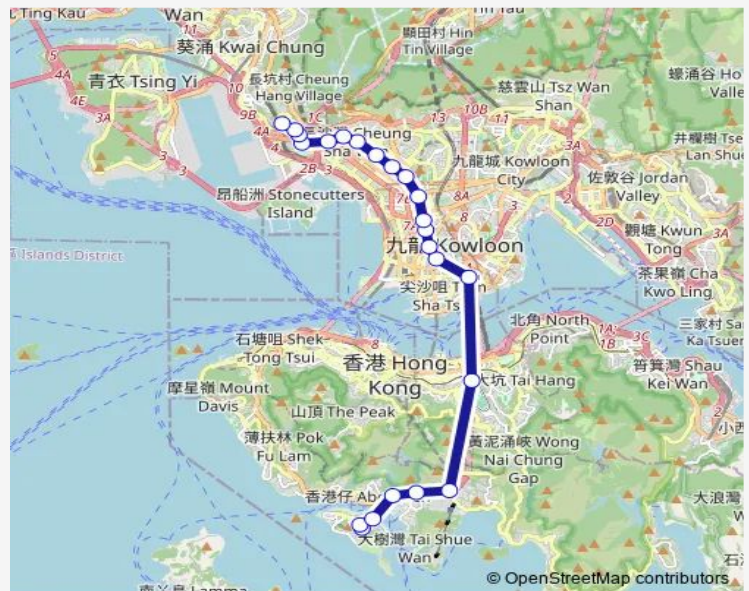

[Ctb] Aberdeen Tunnel BUS-BUS Interchange[[Kmb+Ctb] Aberdeen Tunnel/
Aberdeen Tunnel BUS-BUS Interchange

[Ctb] Canal Road West[[Kmb+Ctb] Canal Road West/
Canal Road West

[Ctb] Cross Harbour Tunnel BUS-BUS Interchange[[Kmb+Ctb] Cross Harbour Tunnel BBI/
Cross Harbour Tunnel BUS-BUS Interchange[[Kmb] Cross Harbour Tunnel Bbi

[Ctb] Diocesan Girls' School, Gascoigne Road[[Kmb+Ctb] Diocesan Girls' School/
Diocesan Girls' School, Gascoigne Road[[Kmb] Diocesan Girls' School

[Ctb] Public Square Street, Nathan Road[[Kmb+Ctb] Public Square Street YAU MA TEI/
Public Square Street, Nathan Road[[Kmb] Public Square Street YAU MA Tei

Route schedule

[Ctb] Tung Hing House LEI Tung Estate, LEI Tung Estate Road[[Kmb+Ctb] Tung Hing House LEI Tung Estate/
Tung Hing House LEI Tung Estate, LEI Tung Estate Road — [Kmb+Ctb] LAI CHI KOK BUS Terminus/
Lai CHI Kok[[Kmb] LAI CHI KOK BUS Terminus

Monday	07:25-08:40
Tuesday	07:25-08:40
Wednesday	07:25-08:40
Thursday	07:25-08:40
Friday	07:25-08:40
Saturday	07:25-08:25
Sunday	—

Route info

Direction: [Ctb] Tung Hing House LEI Tung Estate, LEI Tung Estate Road[[Kmb+Ctb] Tung Hing House LEI Tung Estate/
Tung Hing House LEI Tung Estate, LEI Tung Estate Road

Stops: 23

Trip Duration: 0 hour 56 min