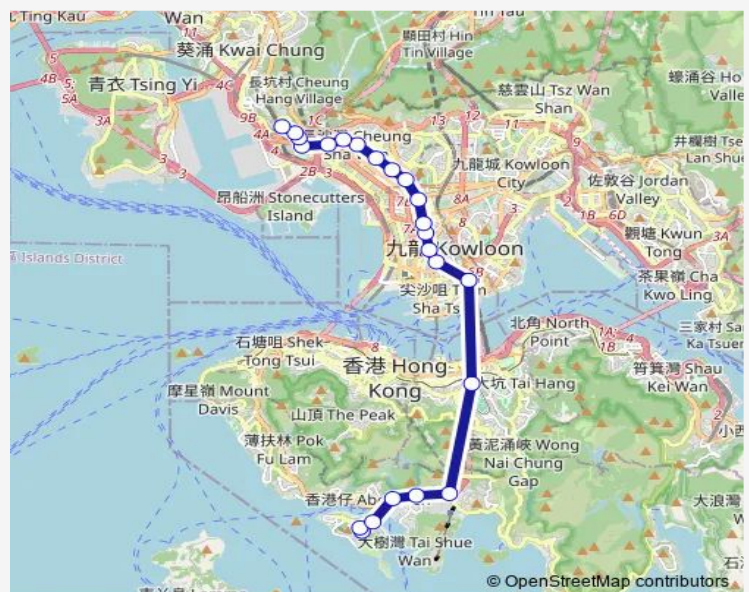

### Route schedule

[Ctb] Tung Hing House LEI Tung Estate, LEI Tung Estate Road[[Kmb+Ctb] Tung Hing House LEI Tung Estate/<Br>Tung Hing House LEI Tung Estate, LEI Tung Estate Road — [Kmb+Ctb] LAI CHI KOK BUS Terminus/<Br>Lai CHI Kok[[Kmb] LAI CHI KOK BUS Terminus

### Route info

Direction: [Ctb] Tung Hing House LEI Tung Estate, LEI Tung Estate Road[[Kmb+Ctb] Tung Hing House LEI Tung Estate/<Br>Tung Hing House LEI Tung Estate, LEI Tung Estate Road

Stops: 23

Trip Duration: 0 hour 57 min