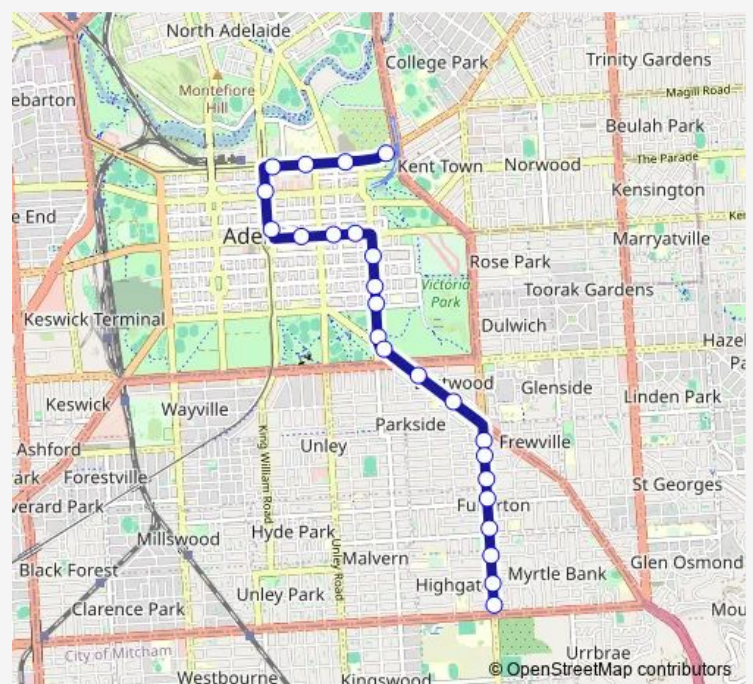

Stop U1 North Tce - South side

Stop C3 King William St - East side

Stop F2 King William St - North East side

Stop G2 Wakefield St - North side

Stop H1 Wakefield St - North side

Stop I1 Wakefield St - North side

Stop 5 Fullarton Rd - East side

Stop 6 Fullarton Rd - East side

Stop 7 Fullarton Rd - East side

Stop 8 Fullarton Rd - East side

Stop 9 Fullarton Rd - East side

### Route schedule

Stop 1 Botanic Rd - South East side — Stop 12 Fullarton Rd - East side

Monday 06:01

Tuesday 06:01

Wednesday 06:01

Thursday 06:01

Friday 06:01

Saturday 08:16-17:13

### Route info

Direction: Stop 1 Botanic Rd - South East side

Stops: 24

Trip Duration: 0 hour 24 min

171A — City to Highgate

Stop 10 Fullarton Rd - East side

Stop 11 Fullarton Rd - East side

Stop 12 Fullarton Rd - East side