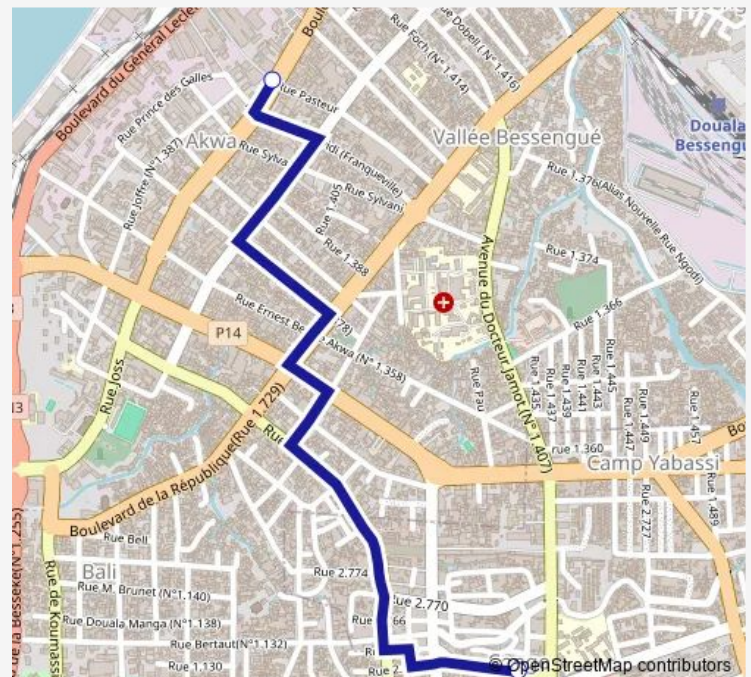

### Direction

Immeuble Tecno Akwa — Marché Centrale

2 stops

[Open route schedule](#)

Immeuble Tecno Akwa

Marché Centrale

### Route schedule

Immeuble Tecno Akwa — Marché Centrale

Monday	09:44
Tuesday	09:44
Wednesday	09:44
Thursday	09:44
Friday	09:44
Saturday	09:44
Sunday	09:44

### Route info

Direction: Immeuble Tecno Akwa

Stops: 2

Trip Duration: 0 hour 10 min

Immeuble Socar to Marche Central

Communal Taxi Service time schedules and route maps are available in an offline PDF at [busmaps.com](https://busmaps.com). Use the [busmaps.com](https://busmaps.com) website to see live bus times, train schedule or subway schedule, and step-by-step directions for all public transit in Douala