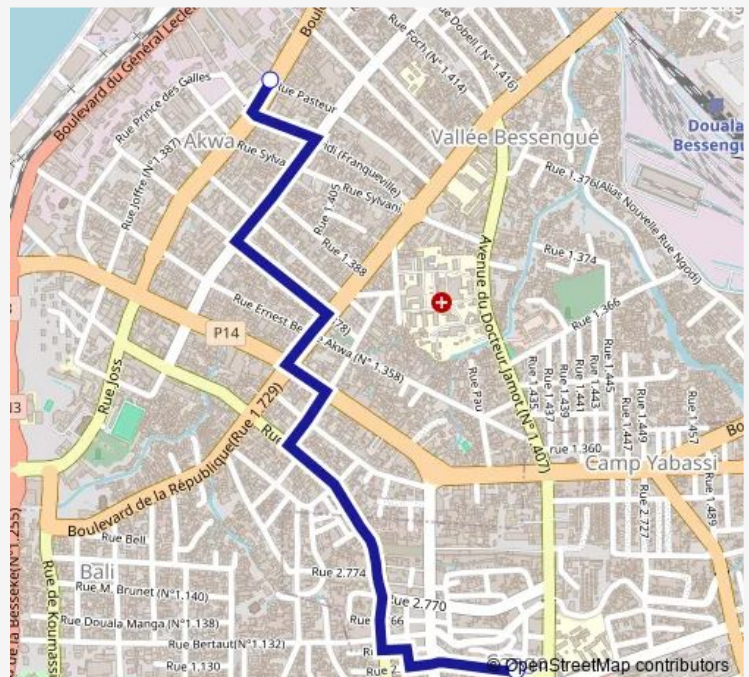

Direction

Immeuble Tecno Akwa — Marché Centrale

2 stops

[Open route schedule](#)

Immeuble Tecno Akwa

Marché Centrale

Route schedule

Immeuble Tecno Akwa — Marché Centrale

Monday	09:44
Tuesday	09:44
Wednesday	09:44
Thursday	09:44
Friday	09:44
Saturday	09:44
Sunday	09:44

Route info

Direction: Immeuble Tecno Akwa

Stops: 2

Trip Duration: 0 hour 10 min

Communal Taxi Service time schedules and route maps are available in an offline PDF at busmaps.com. Use the busmaps.com website to see live bus times, train schedule or subway schedule, and step-by-step directions for all public transit in Douala

The schedule is provided in the local timezone. Times with "(+1)" indicate departures on the next day.

PDF file created on 2025-01-16

2024 BusMaps.com - All Rights Reserved