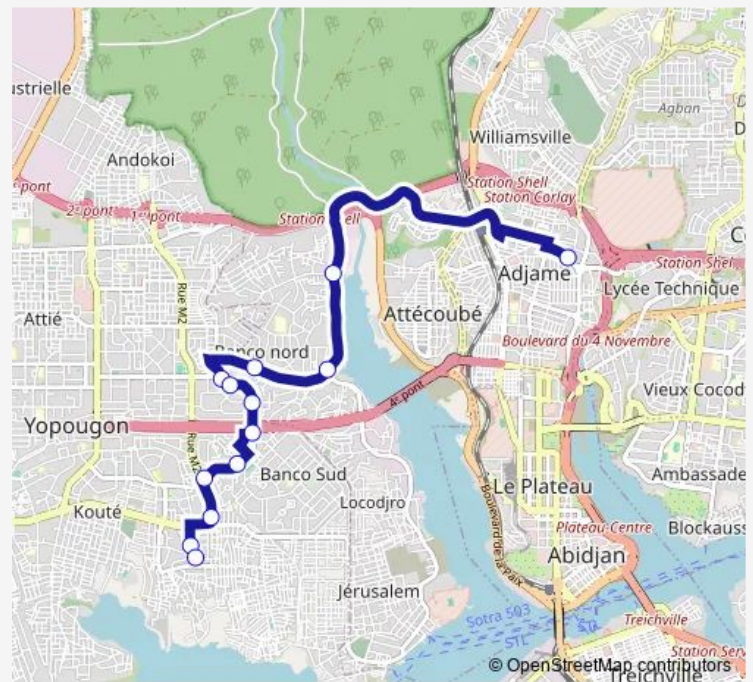

### Route schedule

Adjamé Texaco — Yopougon camp militaire

Monday	06:00
Tuesday	06:00
Wednesday	06:00
Thursday	06:00
Friday	06:00
Saturday	06:00
Sunday	06:00

### Route info

Direction: Adjamé Texaco

Stops: 13

Trip Duration: 0 hour 40 min

gbaka : Adjamé Texaco ↔ Yopougon Camp Militaire

**Direction**

Yopougon camp militaire — Adjamé Texaco

10 stops