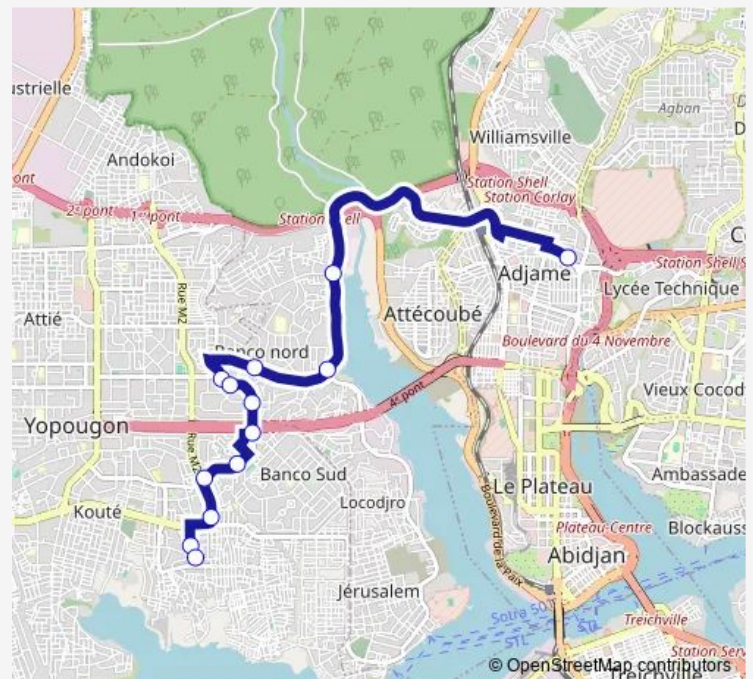

Bus gbaka : Adjamé Texaco ↔ Yopougon Camp Militaire[Go to website](#)**Direction**

Adjamé Texaco — Yopougon camp militaire

13 stops

[Open route schedule](#)

Adjamé Texaco

1er Terrain

Sibeco

Hôtel

Yopougon camp militaire

Route schedule

Adjamé Texaco — Yopougon camp militaire

Monday	06:00
Tuesday	06:00
Wednesday	06:00
Thursday	06:00
Friday	06:00
Saturday	06:00
Sunday	06:00

Route info

Direction: Adjamé Texaco

Stops: 13

Trip Duration: 0 hour 40 min

■ gbaka : Adjamé Texaco ↔ Yopougon Camp Militaire

Direction

Yopougon camp militaire — Adjamé Texaco

10 stops

[Open route schedule](#)

Yopougon camp militaire

Saturday 06:00

Sunday 06:00

Route info

Direction: Yopougon camp militaire

Stops: 10

Trip Duration: 0 hour 39 min

Bus time schedules and route maps are available in an offline PDF at busmaps.com. Use the busmaps.com website to see live bus times, train schedule or subway schedule, and step-by-step directions for all public transit in Abidjan