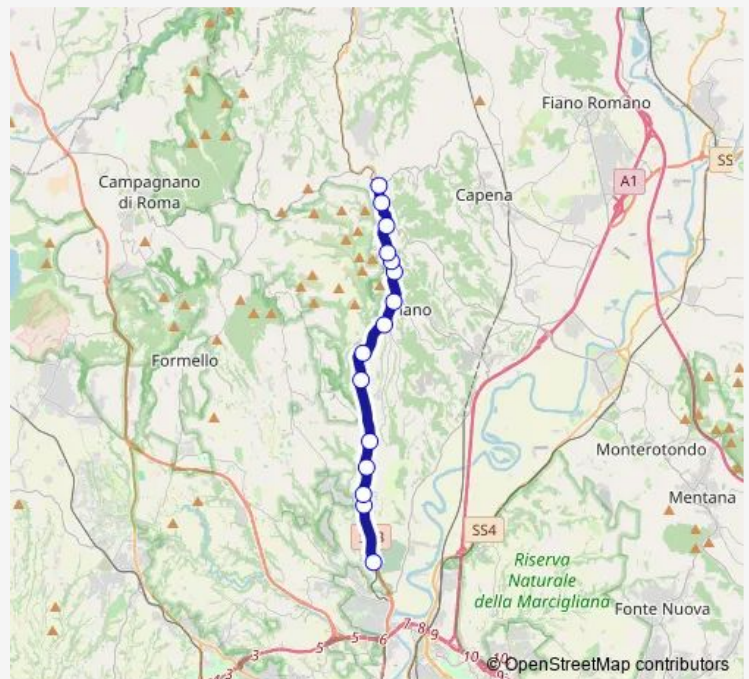

Bus Montebello (RM-VT) - Morlupo # MI816d

[Go to website](#)

Direction

Roma | Stazione Montebello # f16001 — Morlupo | Stazione # f2252

15 stops

[Open route schedule](#)

- Roma | Stazione Montebello # f16001
- Roma | Via Flaminia Via Vignanello # f2368
- Roma | Via Flaminia Via Cornalba # f2365
- Roma | Via Flaminia, 1850-1860 # f2238
- Roma | Stazione Sacrofano # f2239
- Roma | Via Flaminia (Quarticciolo) # f2241
- Riano | Via Flaminia Via Colle Rose # f2242
- Riano | Via Flaminia Via Codette # f2243
- Riano | Via Flaminia (Stazione) # f2244
- Castelnuovo Porto | Monte Cardeto # f2247
- Castelnuovo Porto | Via Flaminia Via Olivi # f2248
- Castelnuovo Porto | Via Flaminia Via Monte d'Arca # f2249
- Castelnuovo Porto | Stazione # f2250
- Morlupo | Via Flaminia (Valle la Posta) # f2251
- Morlupo | Stazione # f2252

Route schedule

Roma | Stazione Montebello # f16001 — Morlupo | Stazione # f2252

Monday	—
Tuesday	—
Wednesday	—
Thursday	—
Friday	—
Saturday	08:20
Sunday	—

Route info

Direction: Roma | Stazione Montebello # f16001

Stops: 15

Trip Duration: 0 hour 25 min

Montebello (RM-VT) - Morlupo # MI816d

Bus time schedules and route maps are available in an offline PDF at busmaps.com. Use the busmaps.com website to see live bus times, train schedule or subway schedule, and step-by-step directions for all public transit in Vatican City

The schedule is provided in the local timezone. Times with "(+1)" indicate departures on the next day.

PDF file created on 2025-02-26

2024 BusMaps.com - All Rights Reserved