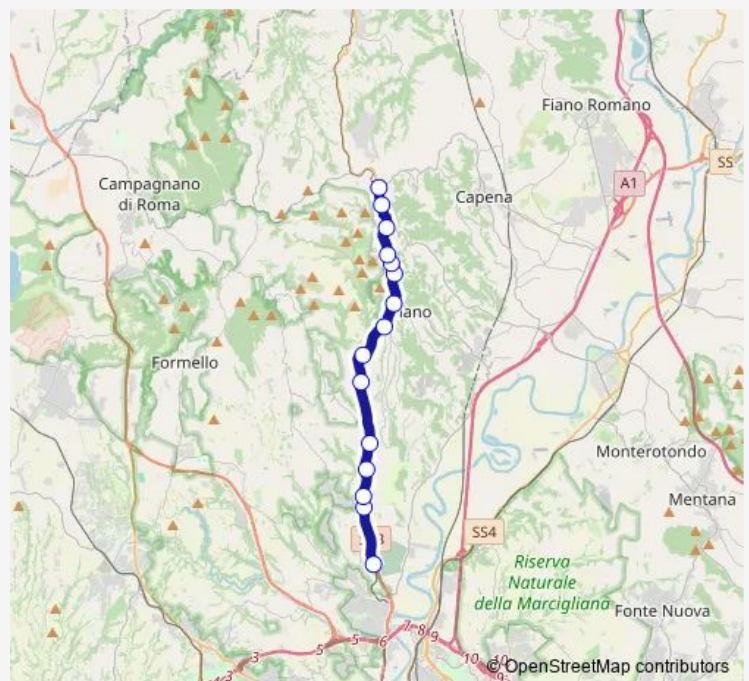

Riano | Via Flaminia (Stazione) # f2244

Castelnuovo Porto | Monte Cardeto # f2247

Castelnuovo Porto | Via Flaminia Via Olivi # f2248

Castelnuovo Porto | Via Flaminia Via Monte d'Arca # f2249

Castelnuovo Porto | Stazione # f2250

Morlupo | Via Flaminia (Valle la Posta) # f2251

Morlupo | Stazione # f2252

Route schedule

Roma | Stazione Montebello # f16001 — Morlupo | Stazione # f2252

| | |
|-----------|-------|
| Monday | — |
| Tuesday | — |
| Wednesday | — |
| Thursday | — |
| Friday | — |
| Saturday | 08:20 |
| Sunday | — |

Route info

Direction: Roma | Stazione Montebello # f16001

Stops: 15

Trip Duration: 0 hour 25 min

Montebello (RM-VT) - Morlupo # MI816d

Bus time schedules and route maps are available in an offline PDF at busmaps.com. Use the busmaps.com website to see live bus times, train schedule or subway schedule, and step-by-step directions for all public transit in Vatican City