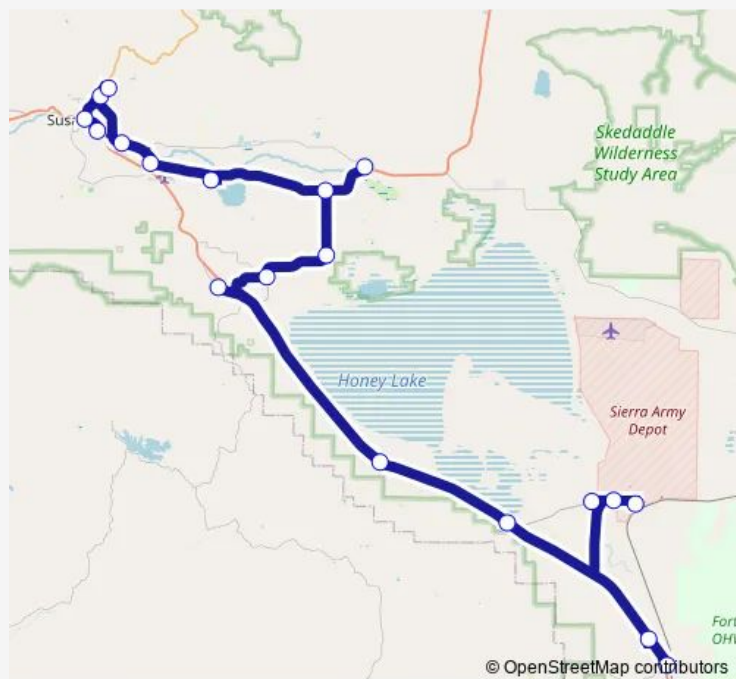

Riverside Drive — Fort Sage Frc

Monday	15:00
Tuesday	15:00
Wednesday	15:00
Thursday	15:00
Friday	15:00
Saturday	—
Sunday	—

Route info

Direction: Riverside Drive

Stops: 19

Trip Duration: 1 hour 35 min

Direction

Casino — Herlong - Siad Gate

7 stops

[Open route schedule](#)

Casino

Riverside Drive

US 395 & SR 36 - Junction Park & Ride

Janesville Park n Ride

Milford Store

Friday 05:05

Saturday —

Sunday —

Route info

Direction: Casino

Stops: 7

Trip Duration: 1 hour 25 min

Direction

Monday 06:30

Tuesday 06:30

Wednesday 06:30

Thursday 06:30

Friday 06:30

Saturday —

Sunday —

Route info