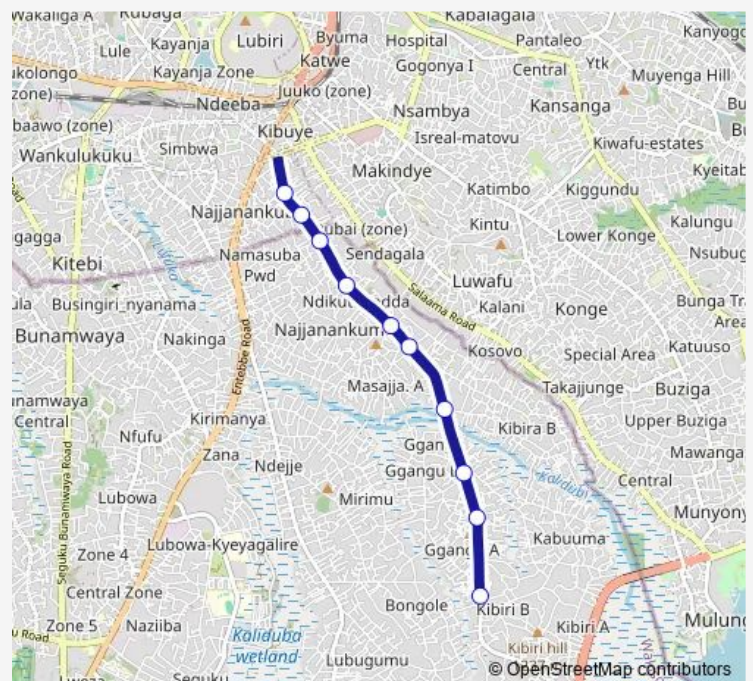

Gango

Bussabala Rd - River

Little Pony Primary School

St. Paul Church - Masajja Dental Clinic

Good Health Medical Centre (Bussabala Rd)

Bussabala Rd

Jika Medical Centre (Bussabala Rd)

Busabala Rd

Route schedule

Kibiri — Busabala Rd

Monday 06:30-19:00

Tuesday 06:30-19:00

Wednesday 06:30-19:00

Thursday 06:30-19:00

Friday 06:30-19:00

Saturday 06:30-19:00

Sunday 06:30-19:00

Route info

Direction: Kibiri

Stops: 10

Trip Duration: 0 hour 25 min

IC127 — Busabala Kategule Stage-Kibiri Stage

Direction

Namasole Rd - Busabala Rd Jct — Kibiri

Little Pony Primary School

Bussabala Rd - River

Gango

Jordan Medical Centre

Kibiri

Route schedule

Namasole Rd - Busabala Rd Jct — Kibiri

Monday	06:30-19:00
Tuesday	06:30-19:00
Wednesday	06:30-19:00
Thursday	06:30-19:00
Friday	06:30-19:00
Saturday	06:30-19:00
Sunday	06:30-19:00