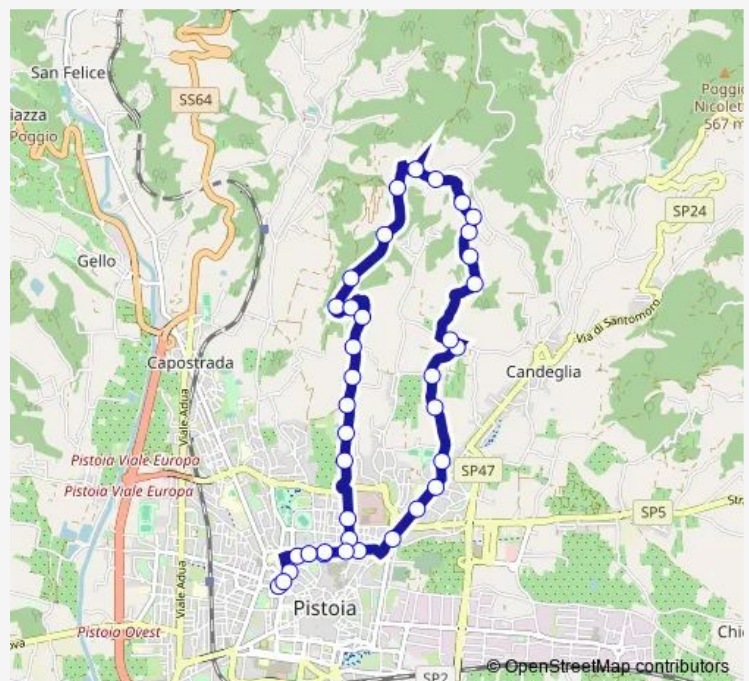

Collegigliato 1

Collegigliato 2

Bivio Via Germinaia

Villa Sterpeti

Bivio Leccio

Germinaia (Cimitero)

Germinaia

Via Fontana Di Germinaia

Castel Berti

Route schedule

P.Za San Francesco (Chiesa) — P.Za San Francesco (Aiuola)

Monday	07:05-07:20
Tuesday	07:05-07:20
Wednesday	07:05-07:20
Thursday	07:05-07:20
Friday	07:05-07:20
Saturday	07:05-07:20
Sunday	—

Route info

Direction: P.Za San Francesco (Chiesa)

Stops: 39

Trip Duration: 0 hour 33 min

85Ger — San Francesco - Germinaia

Bivio Germinaia

Corsini Neri

Casa Pulica

Wednesday 11:20-13:55

Thursday 12:40-13:55

Friday 11:20-13:55

Saturday 11:20-13:55

Sunday —

Route info

Direction: P.Za San Francesco (Chiesa)

Stops: 37