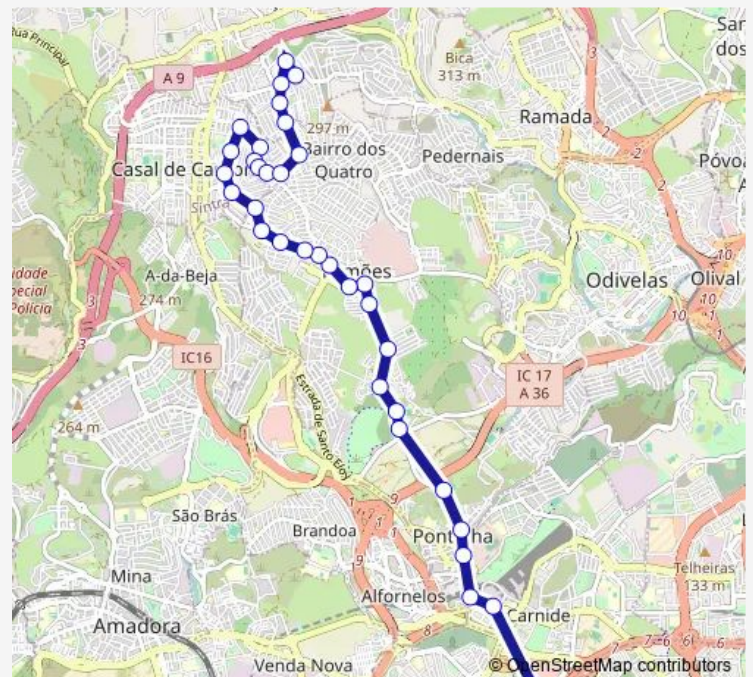

Thursday 20:36-22:21

Friday 20:36-22:21

Saturday 06:30-21:06

Sunday 07:01

Route info

Direction: Lisboa (Colégio Militar)

Stops: 34

Trip Duration: 0 hour 30 min