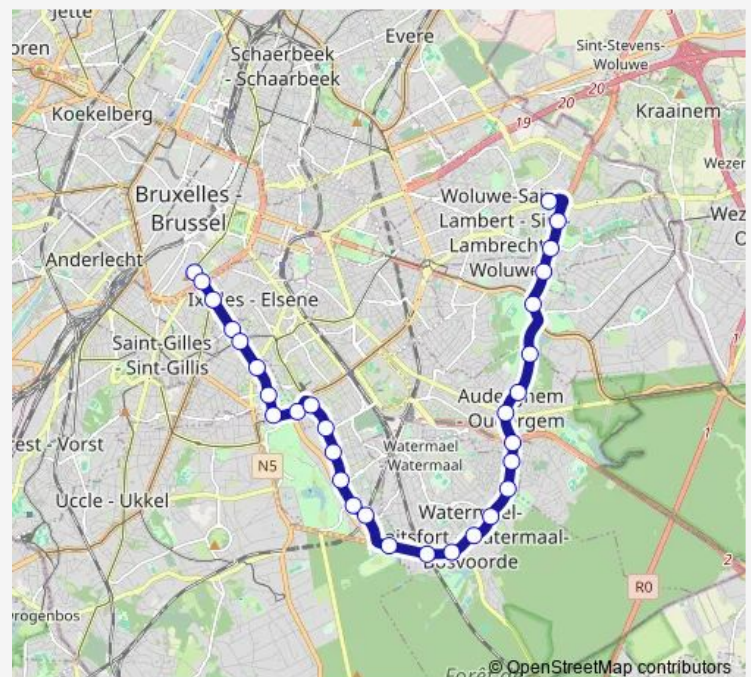

Ulb

Solbosch

Marie-Jose

Bresil

Boondael Gare

Hippod. Boitsfort

Boitsfort Gare

Delleur

Wiener

Fauconnerie

Tenreuken

Route schedule

Poelaert — Roodebeek

Monday	04:58-00:39 ⁺¹
Tuesday	04:58-00:39 ⁺¹
Wednesday	04:58-00:39 ⁺¹
Thursday	04:58-00:39 ⁺¹
Friday	04:58-00:39 ⁺¹
Saturday	04:58-00:39 ⁺¹
Sunday	04:58-00:39 ⁺¹

Route info

Direction: Poelaert

Stops: 31

Trip Duration: 0 hour 50 min

8 — Louise - Roodebeek

Parc Seny

Herrmann-Debroux

Auderghem-Shop.

Rond-PT Souverain

Empain

Musee DU Tram

Parc DES Sources

Voot

Woluwe Shopping

Roodebeek

Direction