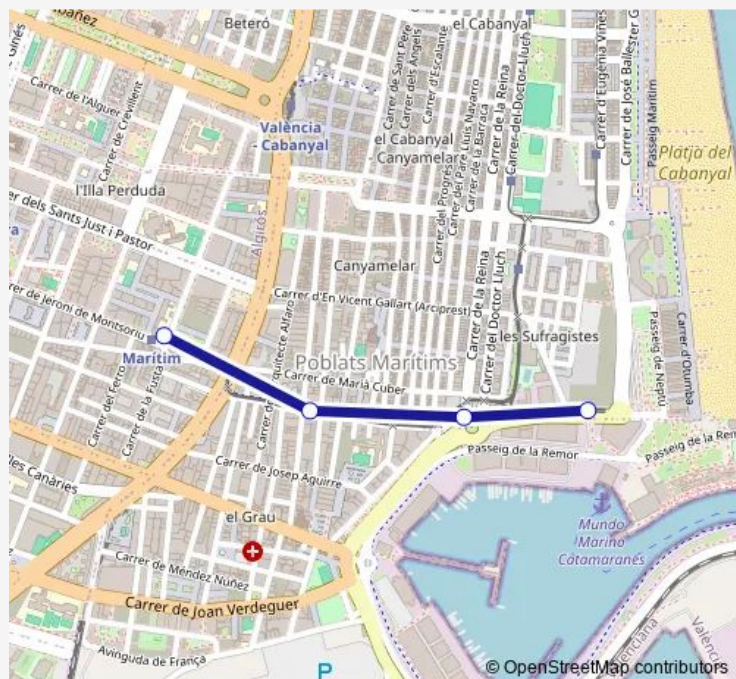

Tram 8 8 - Marítim - Serreria a Marina Reial J

[Go to website](#)

Direction

Marítim — Neptú

4 stops

[Open route schedule](#)

Marítim

Francesc Cubells

Grau - La Marina

Neptú

Route schedule

Marítim — Neptú

Monday	—
Tuesday	—
Wednesday	—
Thursday	—
Friday	—
Saturday	09:08-21:48
Sunday	09:28-21:48

Route info

Direction: Marítim

Stops: 4

Trip Duration: 0 hour 6 min

Direction

Marítim — Neptú

4 stops

[Open route schedule](#)

Marítim

Francesc Cubells

Grau - La Marina

4 stops

[Open route schedule](#)

Neptú

Grau - La Marina

Francesc Cubells

Marítim

Route schedule

Neptú — Marítim