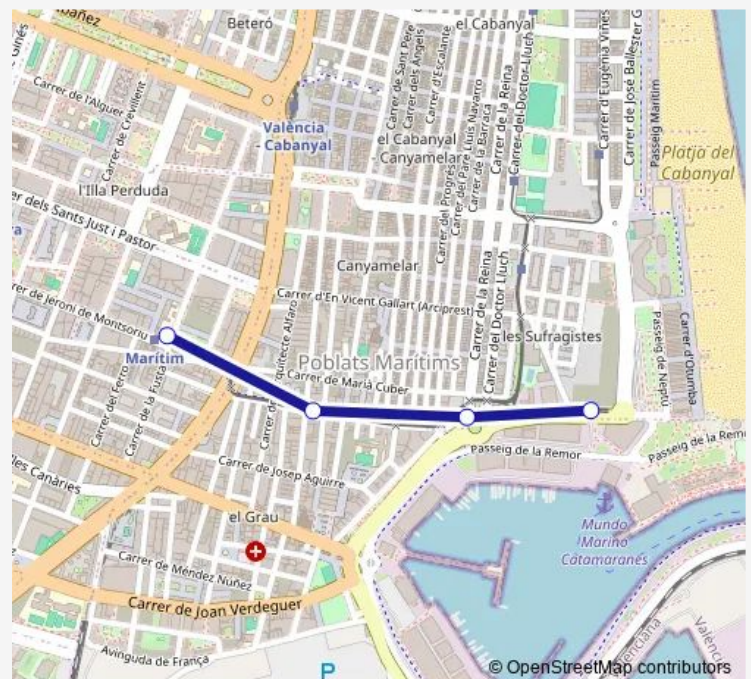

### Direction

Marítim — Neptú

4 stops

[Open route schedule](#)

Marítim

Francesc Cubells

Grau - La Marina

Neptú

### Route info

Direction: Marítim

Stops: 4

Trip Duration: 0 hour 6 min

8 — 8 - Marítim - Neptú

**Direction**

Neptú — Marítim

4 stops

**Route info**

Direction: Neptú

Stops: 4

Trip Duration: 0 hour 6 min

8 Tram time schedules and route maps are available in an offline PDF at busmaps.com. Use the busmaps.com website to see live bus times, train schedule or subway schedule, and step-by-step directions for all public transit in Valencia