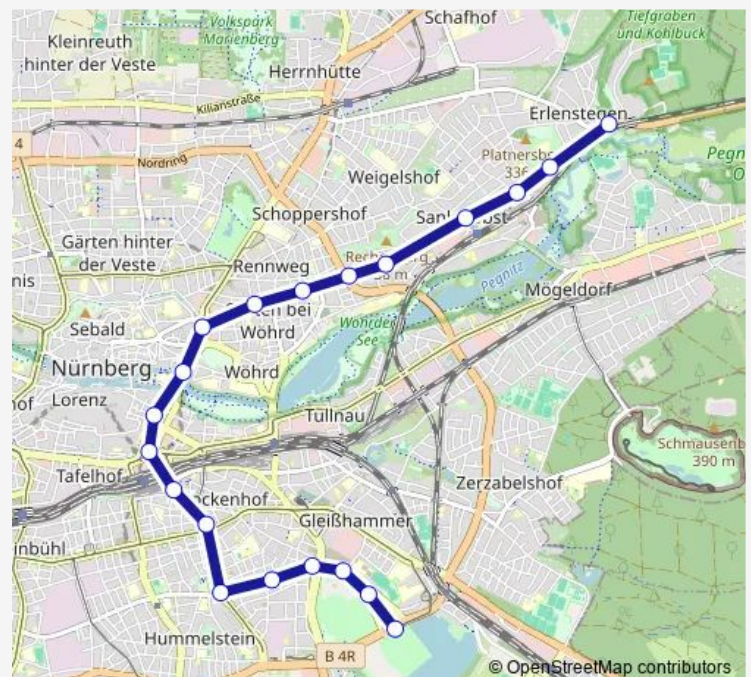

Nürnberg Platnersberg

Nürnberg-Erlenstegen

### Route schedule

Nürnberg Schweiggerstr. — Nürnberg-Erlenstegen

Monday 04:36-05:26

Tuesday 04:36-05:26

Wednesday 04:36-05:26

Thursday 04:36-05:26

Friday 04:36-05:26

Saturday 04:43-08:46

### Route info

Direction: Nürnberg Schweiggerstr.

Stops: 14

Trip Duration: 0 hour 18 min

## Route info

Direction: Nürnberg Doku-Zentrum

Stops: 20

Trip Duration: 0 hour 26 min