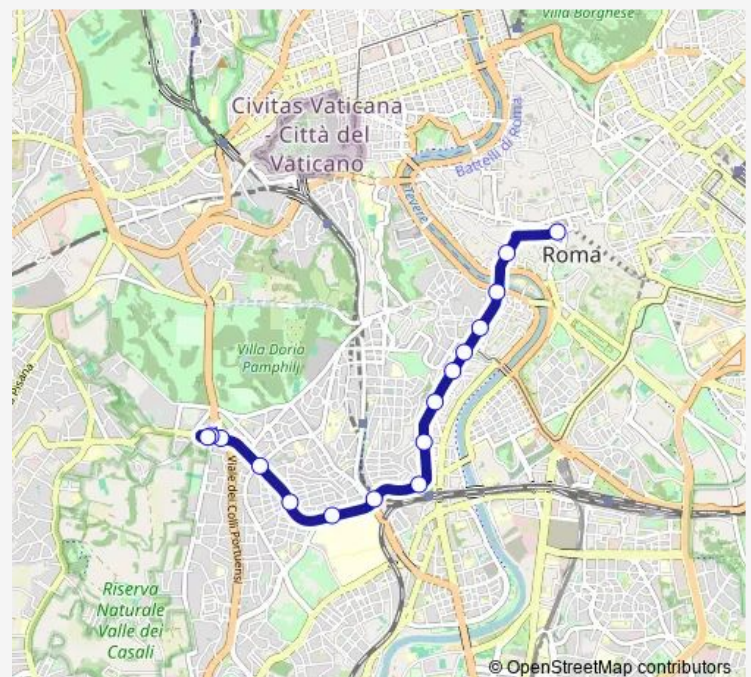

### Route schedule

Casaletto — Venezia

Monday 05:10-24:00

Tuesday 05:10-24:00

Wednesday 05:10-24:00

Thursday 05:10-24:00

Friday 05:10-02:40<sup>+1</sup>

Saturday 02:05-02:38<sup>+1</sup>

### Route info

Direction: Casaletto

Stops: 16

Trip Duration: 0 hour 36 min

**Direction**

Staz.Ne Trastevere (Fs) — Venezia

10 stops

[Open route schedule](#)

Arenula/Cairolì

Venezia