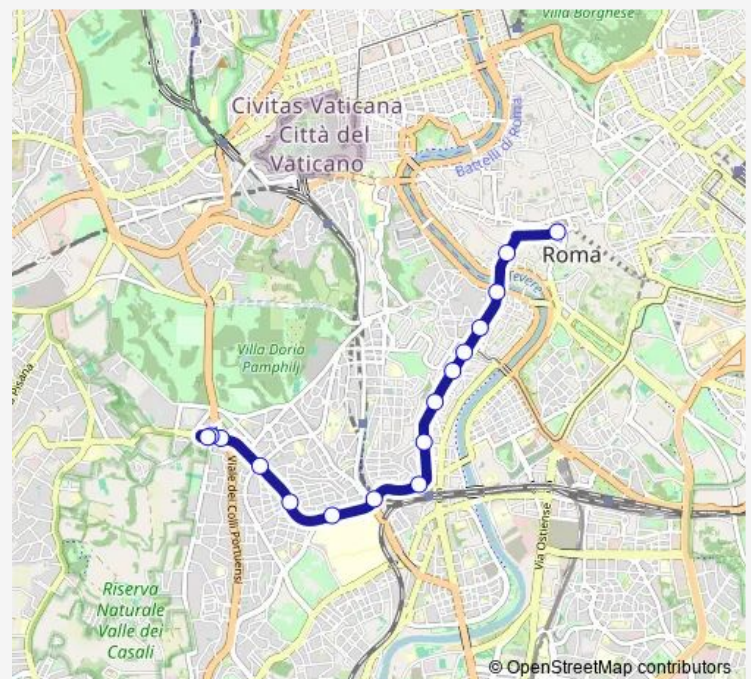

Parco Celio

Labicana

Manzoni/Merulana

Route schedule

CASALETTO — Labicano/Porta Maggiore

Monday	21:30-01:07 ⁺¹
Tuesday	21:30-01:07 ⁺¹
Wednesday	21:30-01:07 ⁺¹
Thursday	21:30-01:07 ⁺¹
Friday	21:30-01:07 ⁺¹
Saturday	21:31-01:08 ⁺¹
Sunday	20:02-01:03 ⁺¹

Route info

Direction: CASALETTO

Stops: 25

Trip Duration: 0 hour 51 min

Manzoni (Ma)

PORTA S. GIOVANNI/CARLO FELICE

P.Za S. Croce IN Gerusalemme

Labicano/Porta Maggiore

Direction

CASALETTO — VENEZIA

16 stops

[Open route schedule](#)

CASALETTO

GIANICOLENSE/COLLI PORTUENSI

S. GIOVANNI DI DIO

GIANICOLENSE/RAVIZZA

Direction: VENEZIA

Stops: 16

Trip Duration: 0 hour 40 min

8 Tram time schedules and route maps are available in an offline PDF at busmaps.com. Use the busmaps.com website to see live bus times, train schedule or subway schedule, and step-by-step directions for all public transit in Vatican City